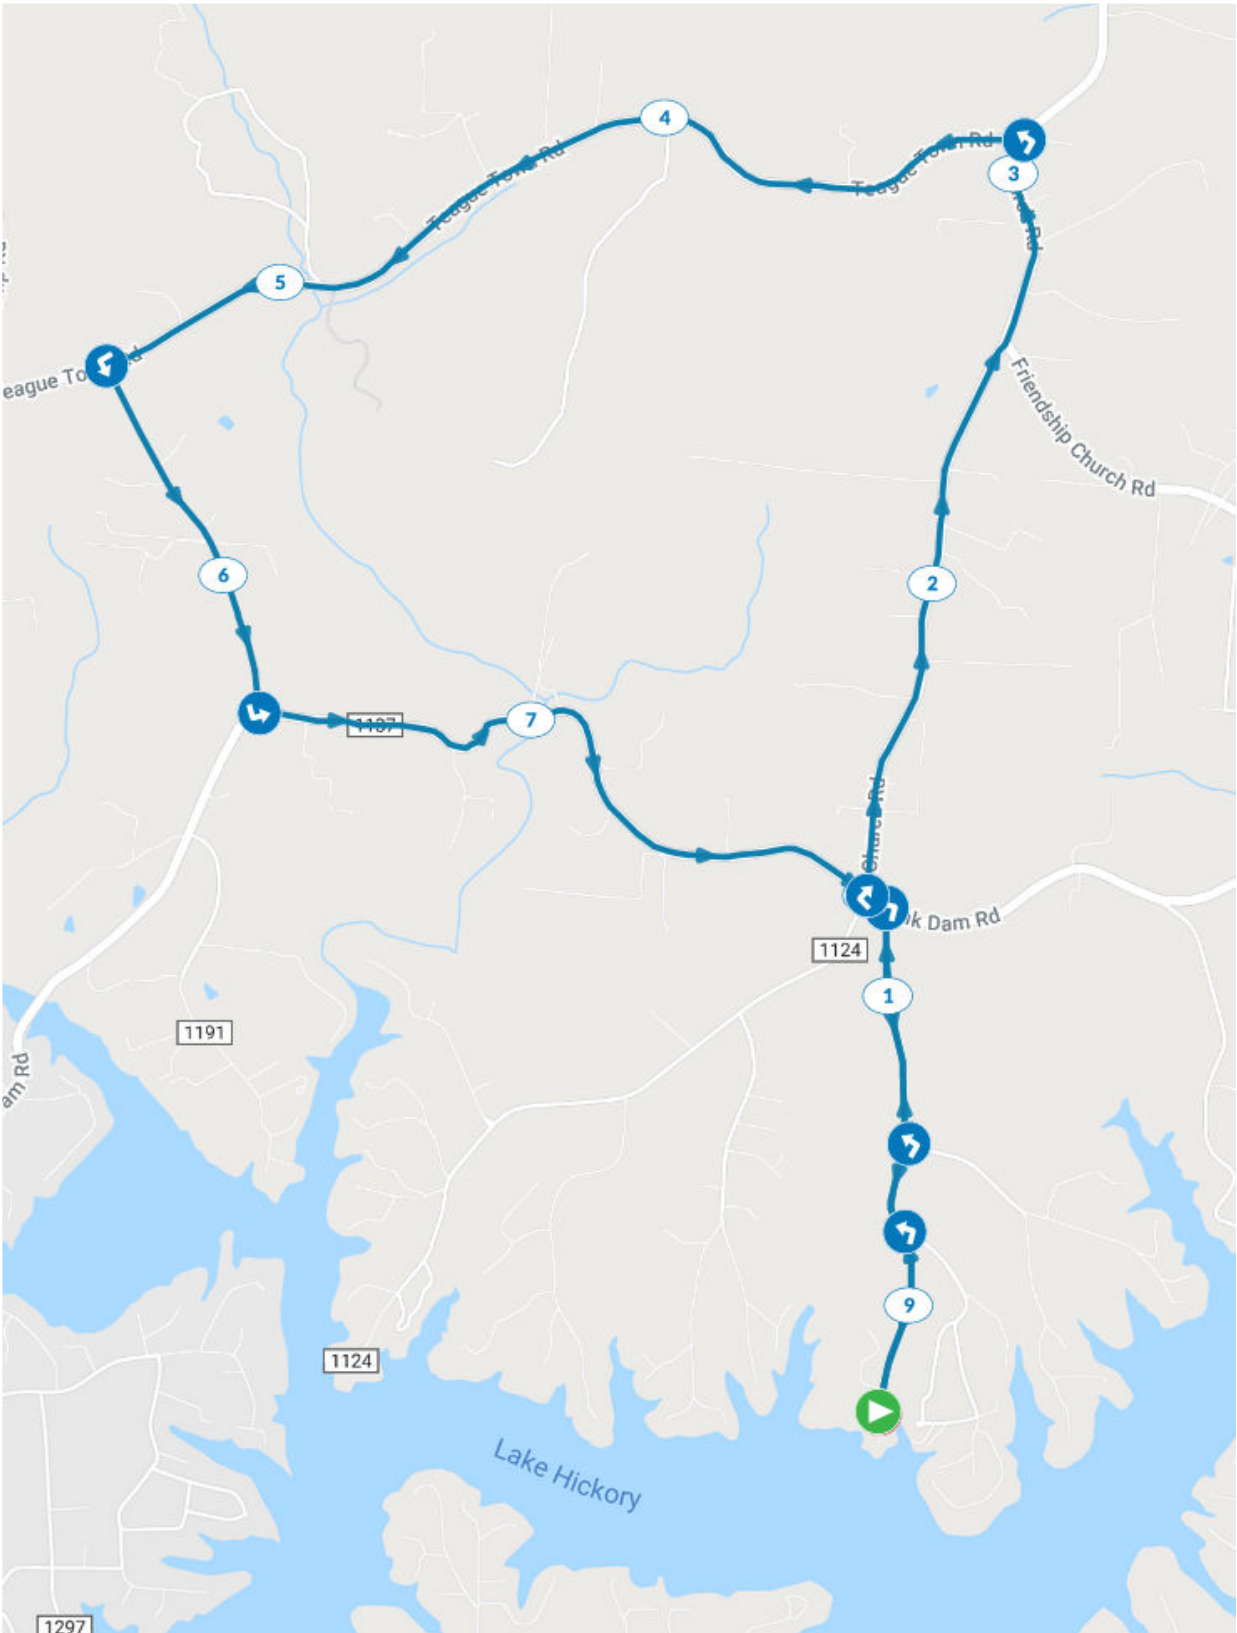

Lake Hickory NCAA Draft Legal Swim Course – 400 Yards

Lake Hickory NCAA Draft Legal Bike Course – 9.26 Miles

Bike Route – Turn by Turn:

Head north on Dusty Ridge Access Rd toward Deal Farm Ln

Turn left onto Deal Farm Ln

Turn left onto Poly Bowman Rd

Turn left onto Rink Dam Rd

Turn right onto Church St

Turn left onto Teague Town Rd

Turn left onto Bowmans Cutover Rd

Turn left onto Rink Dam Rd

Turn right onto Poly Bowman Rd

Turn right onto Deal Farm Ln

Turn right onto Dusty Ridge Access Rd