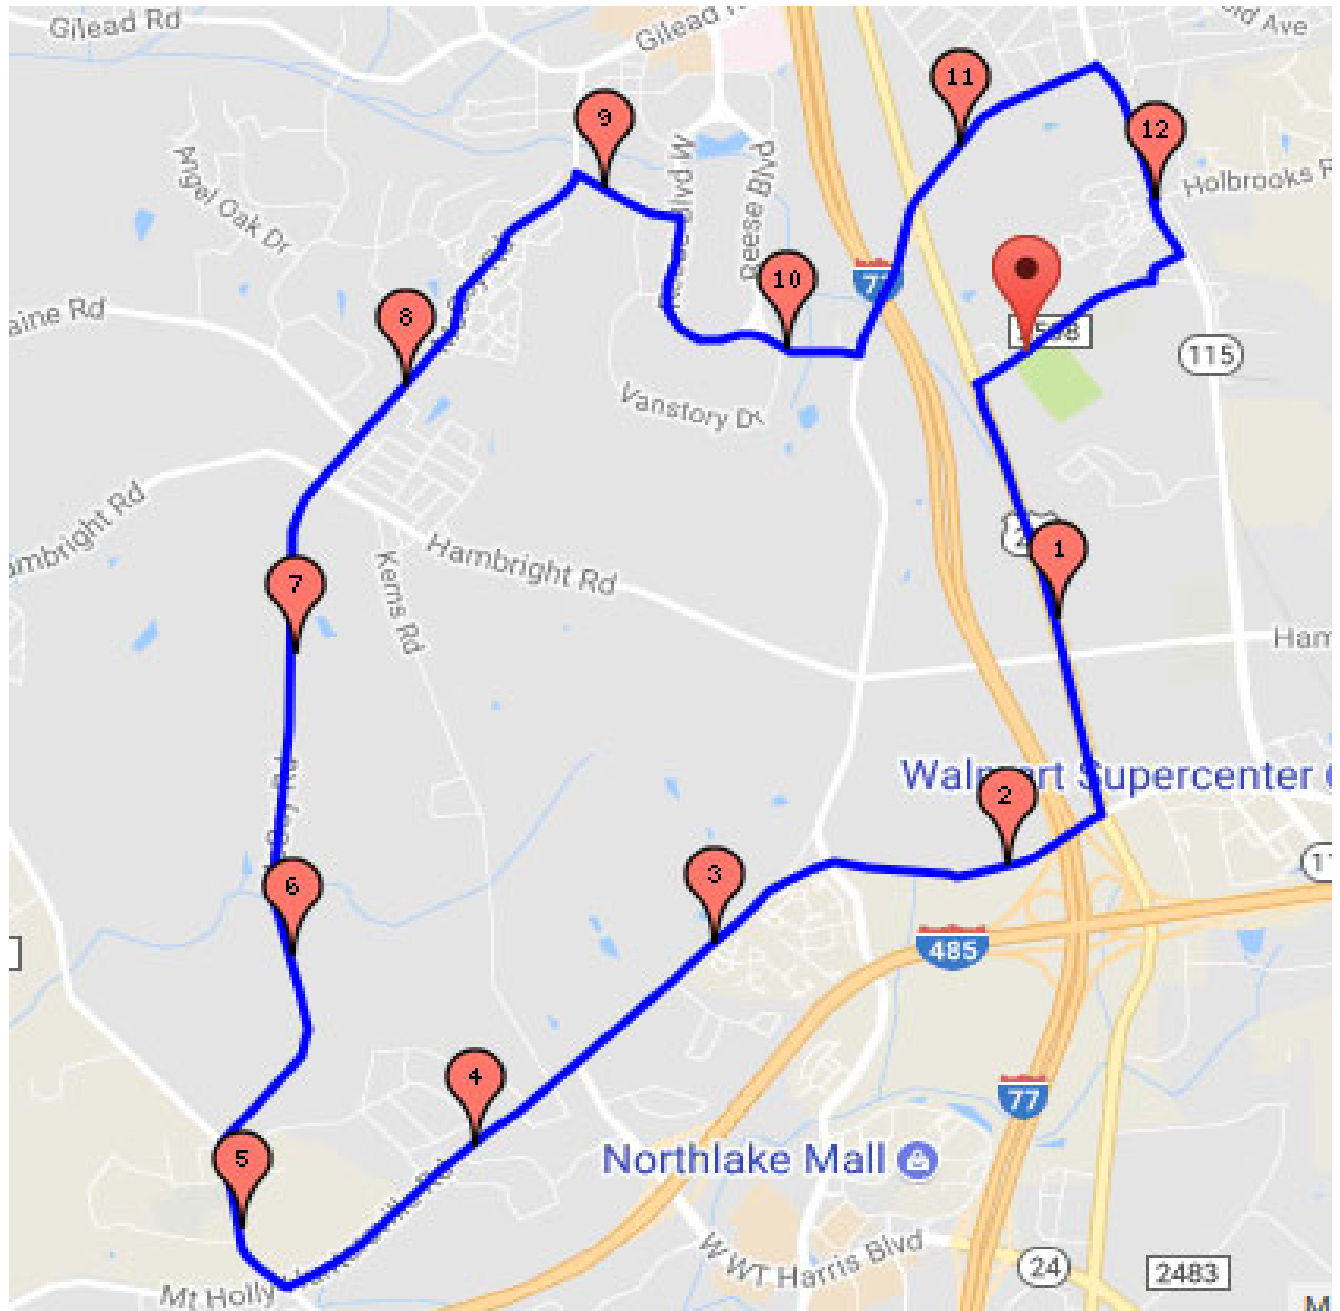

Huntersville Sprint Triathlon

400 Yards

Huntersville Sprint Triathlon

Bike Course (20K)

Turn by Turn:

Right on Verhoeff Dr, Left on Statesville Rd, Right on Alexandriana Rd, Alexandriana Rd turns into Mt. Holly-Huntersville Rd, Right on Beatties Ford Rd, Right on McCoy Rd, Right on Julian Clark Ave, Right on Reese Blvd W, Right on Reese Blvd, Left on Mt. Holly-Huntersville Rd, Right on Old Statesville Rd, Right on Verhoeff Dr, Right on Verhoeff Dr

Huntersville Sprint Triathlon
Run Course (5K)