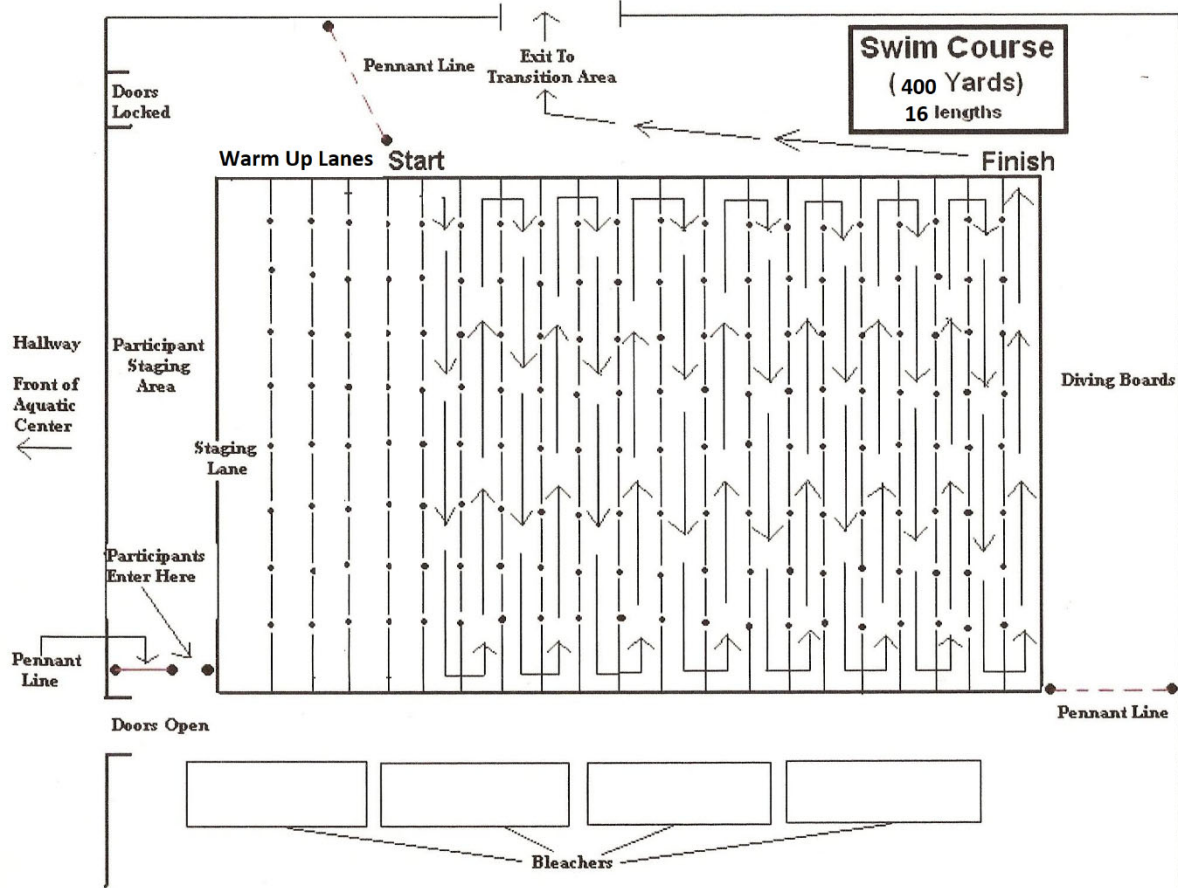

Huntersville Sprint Triathlon

400 Yards

Huntersville Sprint Triathlon

Bike Course (20K)

Turn by Turn:

Right on Verhoeff Dr, Left on Statesville Rd, Right on Alexandriana Rd, Alexandriana Rd turns into Mt. Holly-Huntersville Rd, Right on Beatties Ford Rd, Right on McCoy Rd, Right on Julian Clark Ave, Right on Reese Blvd W, Right on Reese Blvd, Left on Mt. Holly-Huntersville Rd, Right on Old Statesville Rd, Right on Verhoeff Dr, Right on Verhoeff Dr

Huntersville Sprint Triathlon
Run Course (5K)