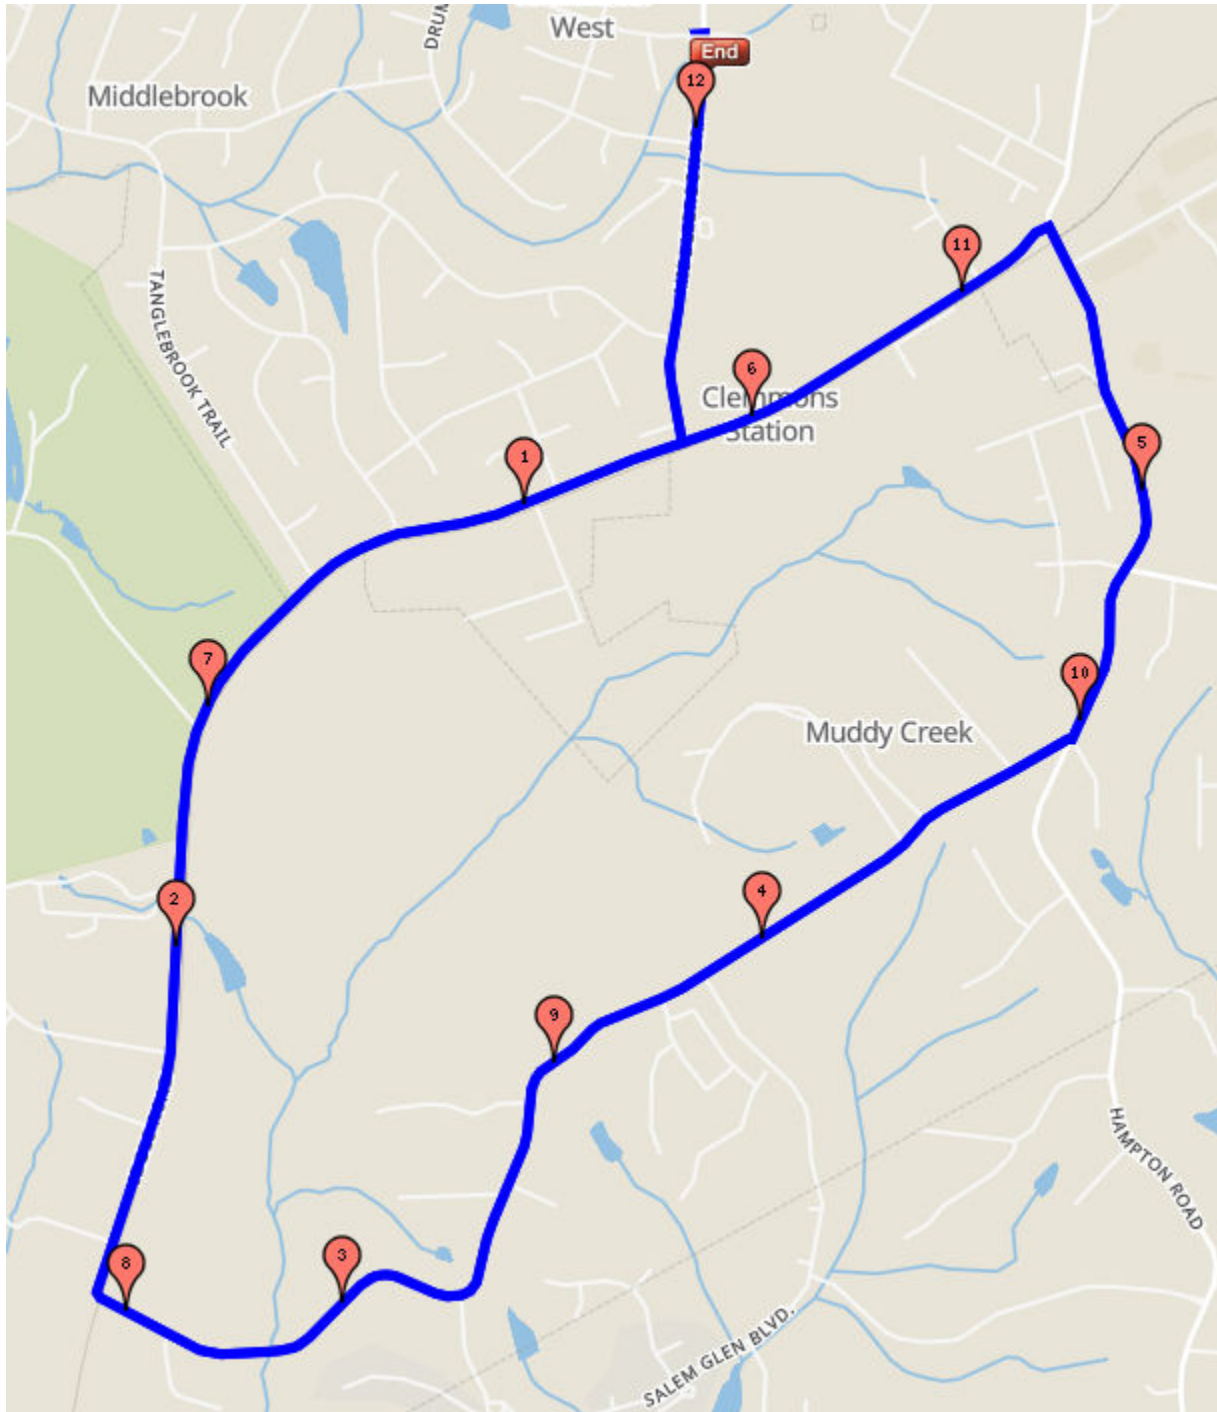

Smiley Sprint Triathlon – Swim Course 300 Meters

Smiley Sprint Triathlon – Bike Course 12 Miles (2 loops)

Smiley Sprint Triathlon – Run Course 5K