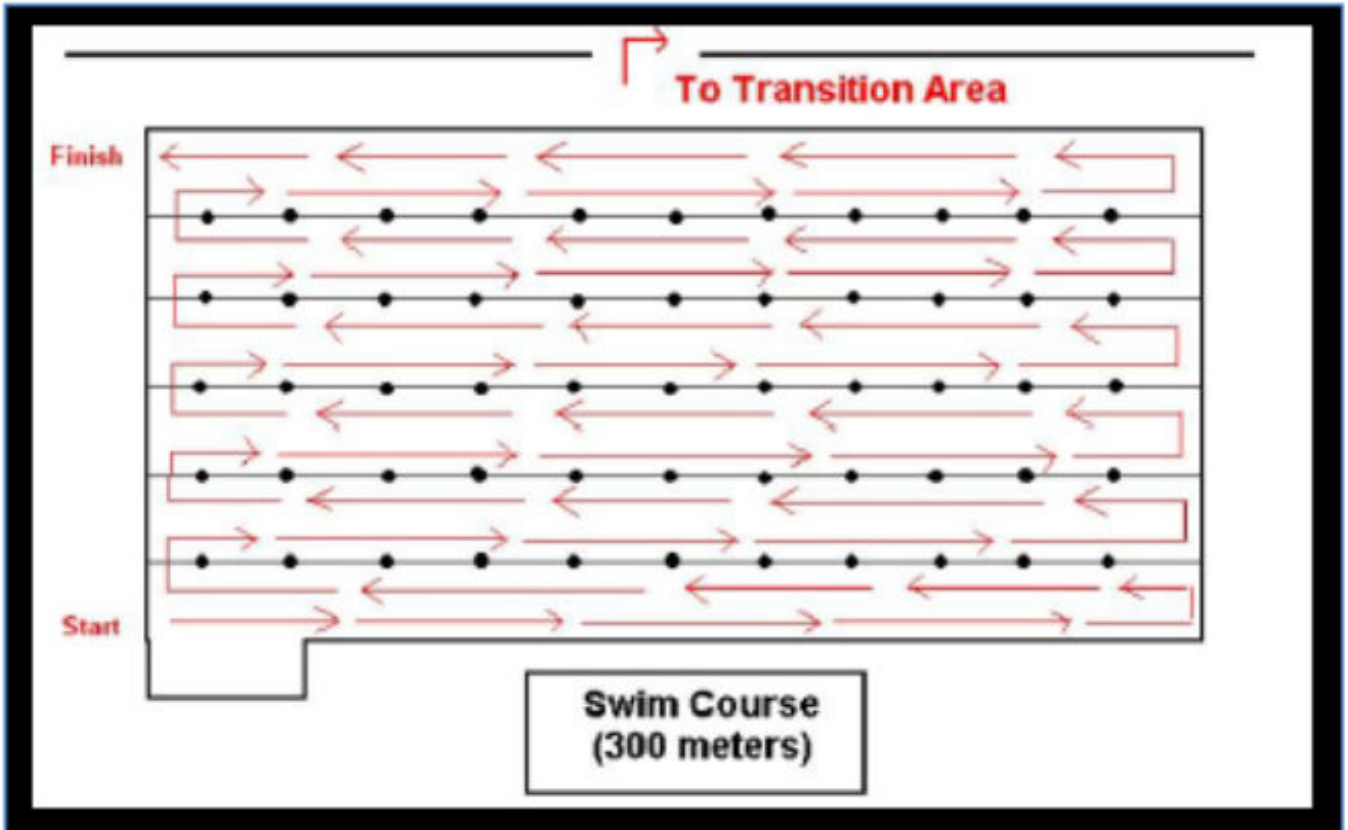

Smiley Sprint Triathlon – Swim Course 300 Meters

Smiley Sprint Triathlon – Bike Course 12 Miles (2 loops)

Smiley Sprint Triathlon – Run Course 5K