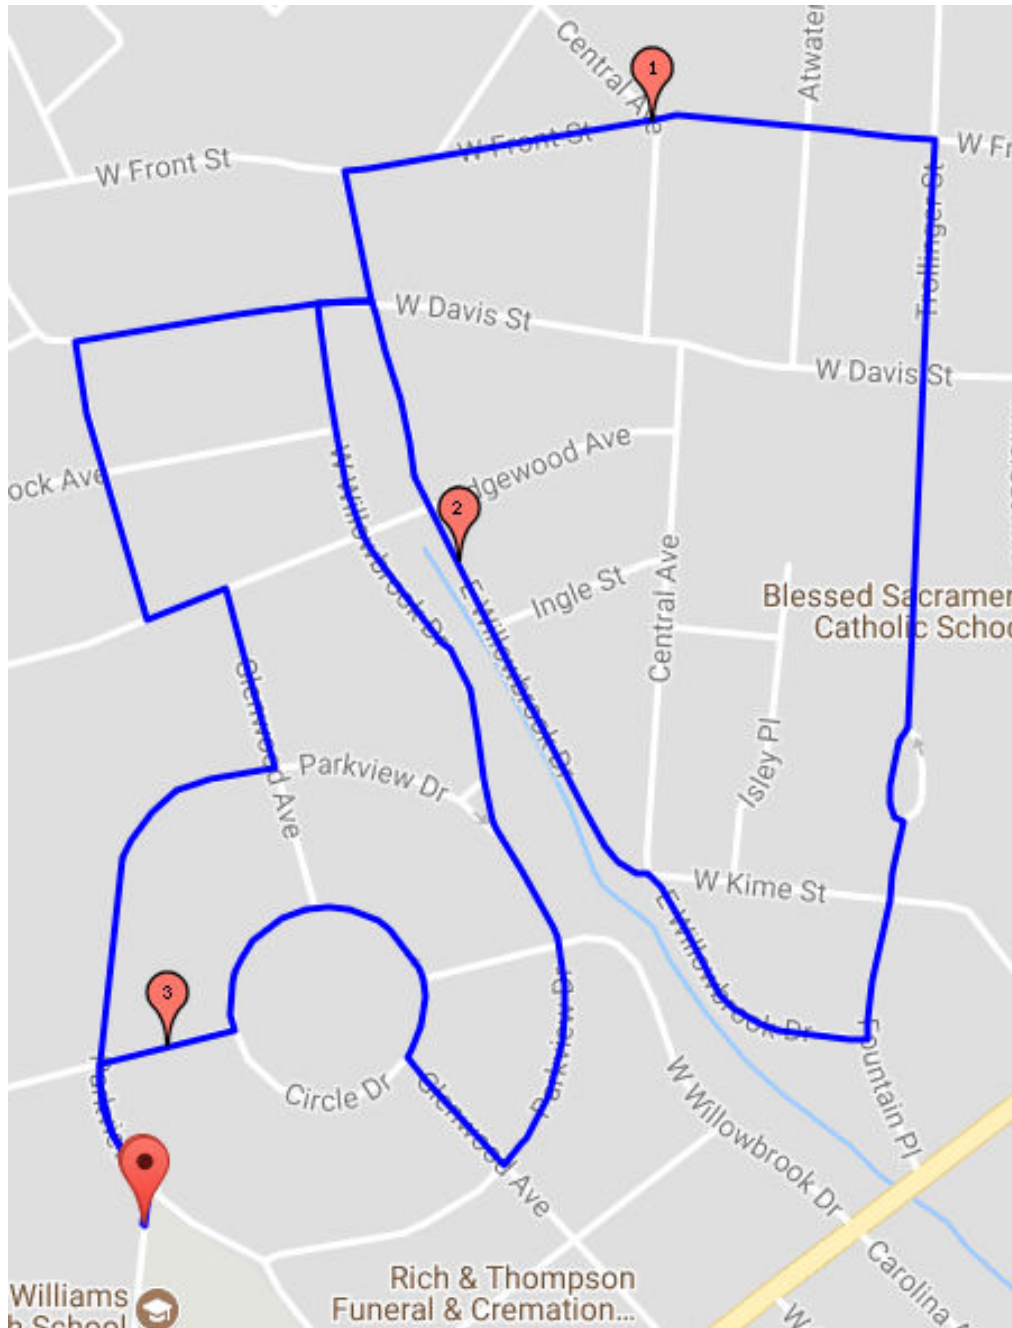

I Will Survive 5K

Turn by Turn Directions:

- Start on Bulldog Alley
- Left on Parkview Dr
- Left on Glenwood Ave
- Left on Edgewood Ave
- Right on Eden St
- Right on W Davis St
- Left on E Willowbrook Dr
- Right on W Front St
- Right on Trollinger St
- Trollinger St turns into Fountain Pl
- Right on Bulldog Alley to Finish
- Right on E Willowbrook Dr
- Stay Left to E Willowbrook Dr
- Left on W Davis St
- Left on W Willowbrook Dr
- Left to Parkview Dr
- Right on Glenwood Ave
- Right on Circle Dr
- Right on Sunset Dr after passing Glenwood Ave
- Left on Parkview Dr