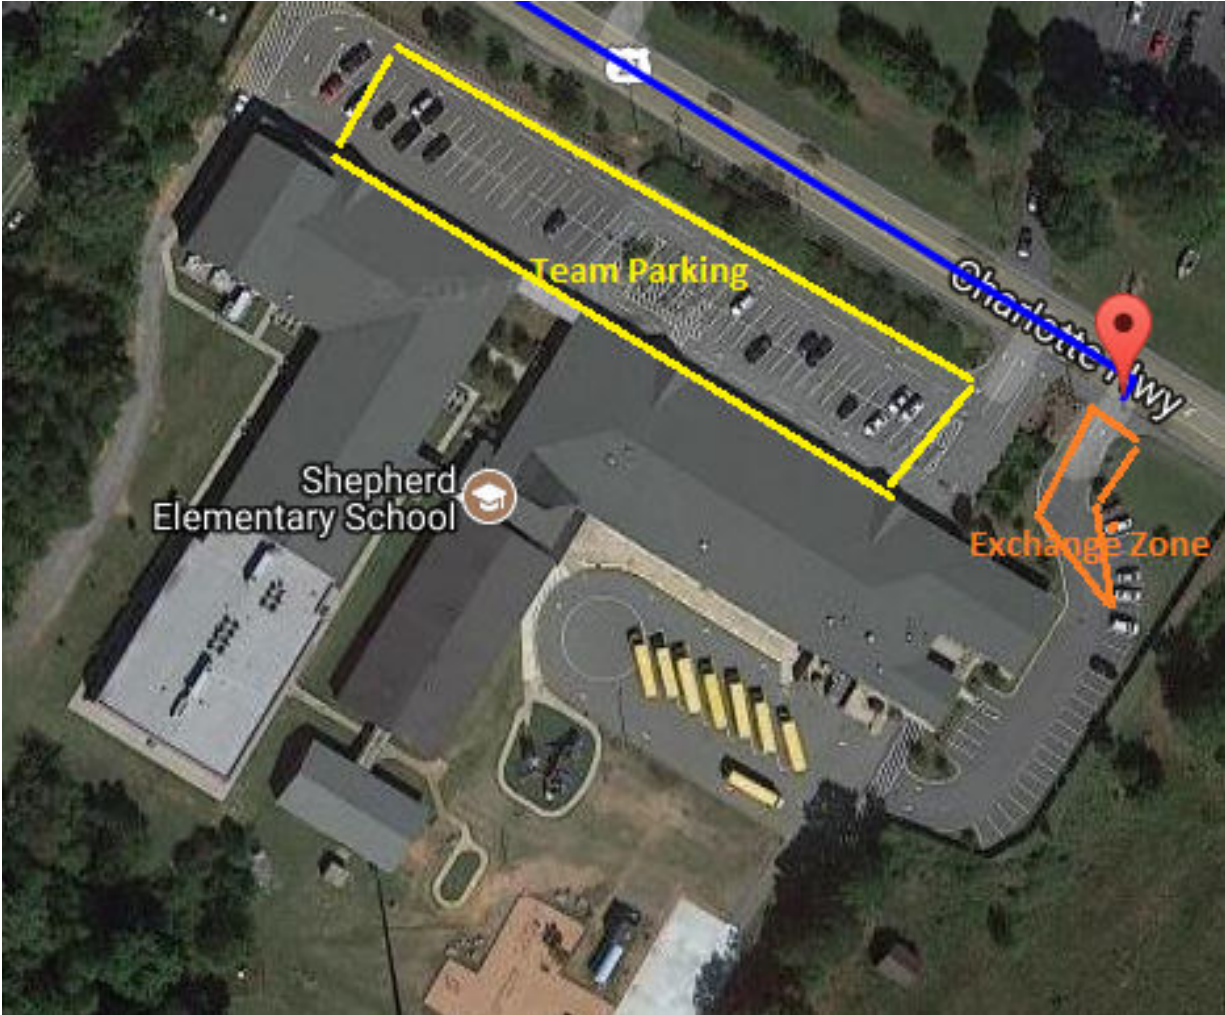

Relay Team Exchange Zone #8 – Shepherd Elementary School – 1748 Charlotte Hwy. Mooresville, NC 28115

Relay Team Exchange Zone #9 – Southside Baptist Church – 525 S. Broad St, Mooresville, NC 28115

**Relay Team Exchange Zone #10 – Fairview United Methodist Church – 1430 Mecklenburg Hwy,  
Mooresville, NC 28115**