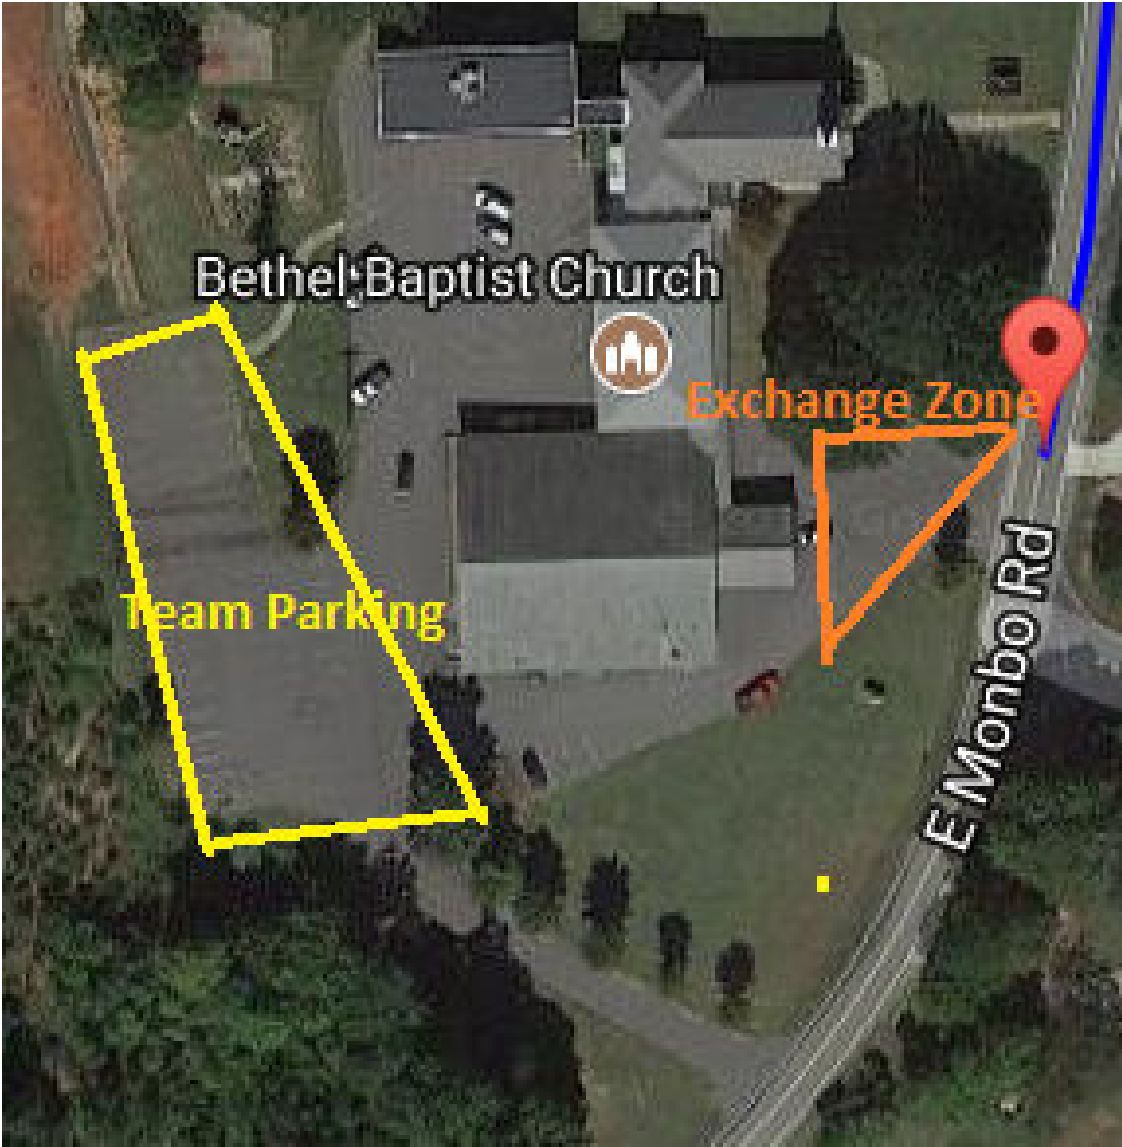

Relay Team Exchange Zone #6 – Bethel Baptist Church – 1162 E. Monbo Rd, Statesville, NC 28677