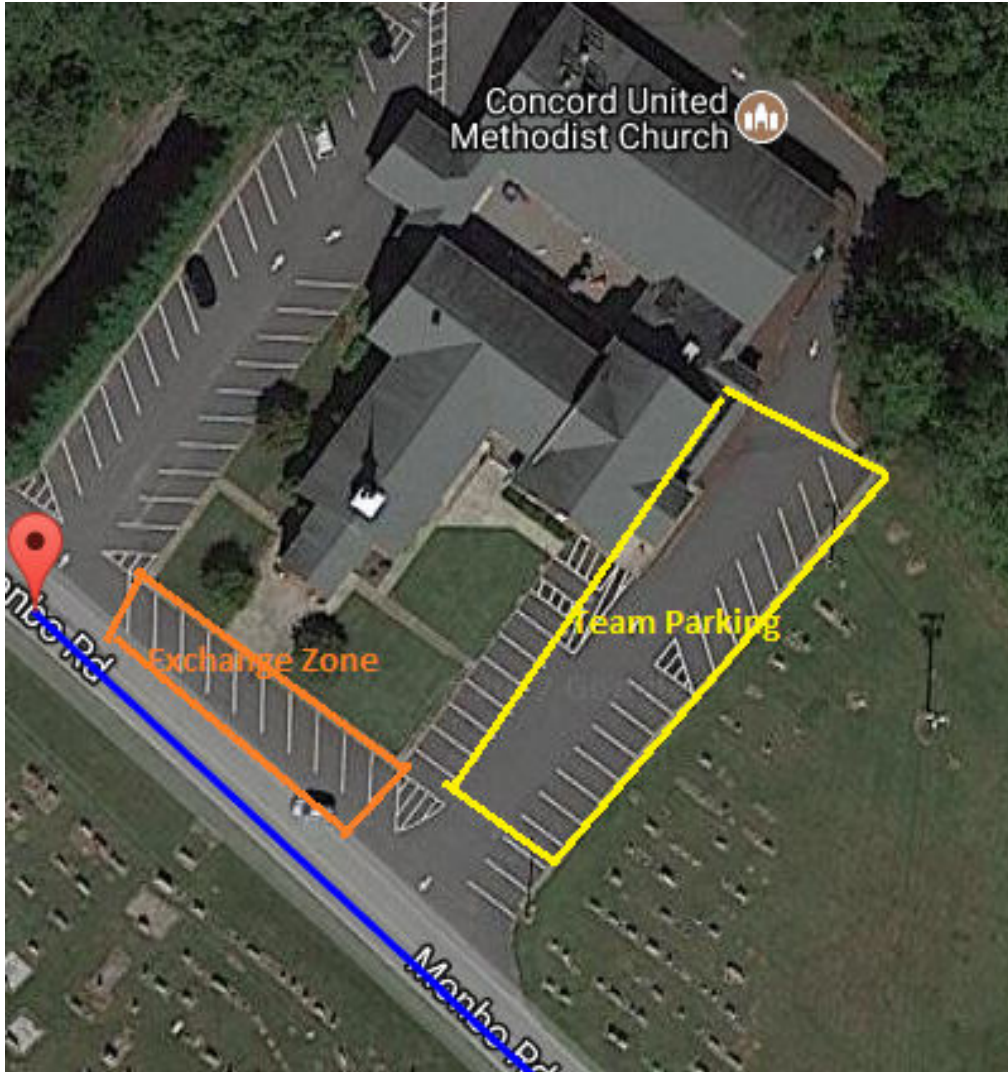

Relay Team Exchange Zone #5 – Concord United Methodist Church – 7618 Monbo Rd, Catawba, NC 28609