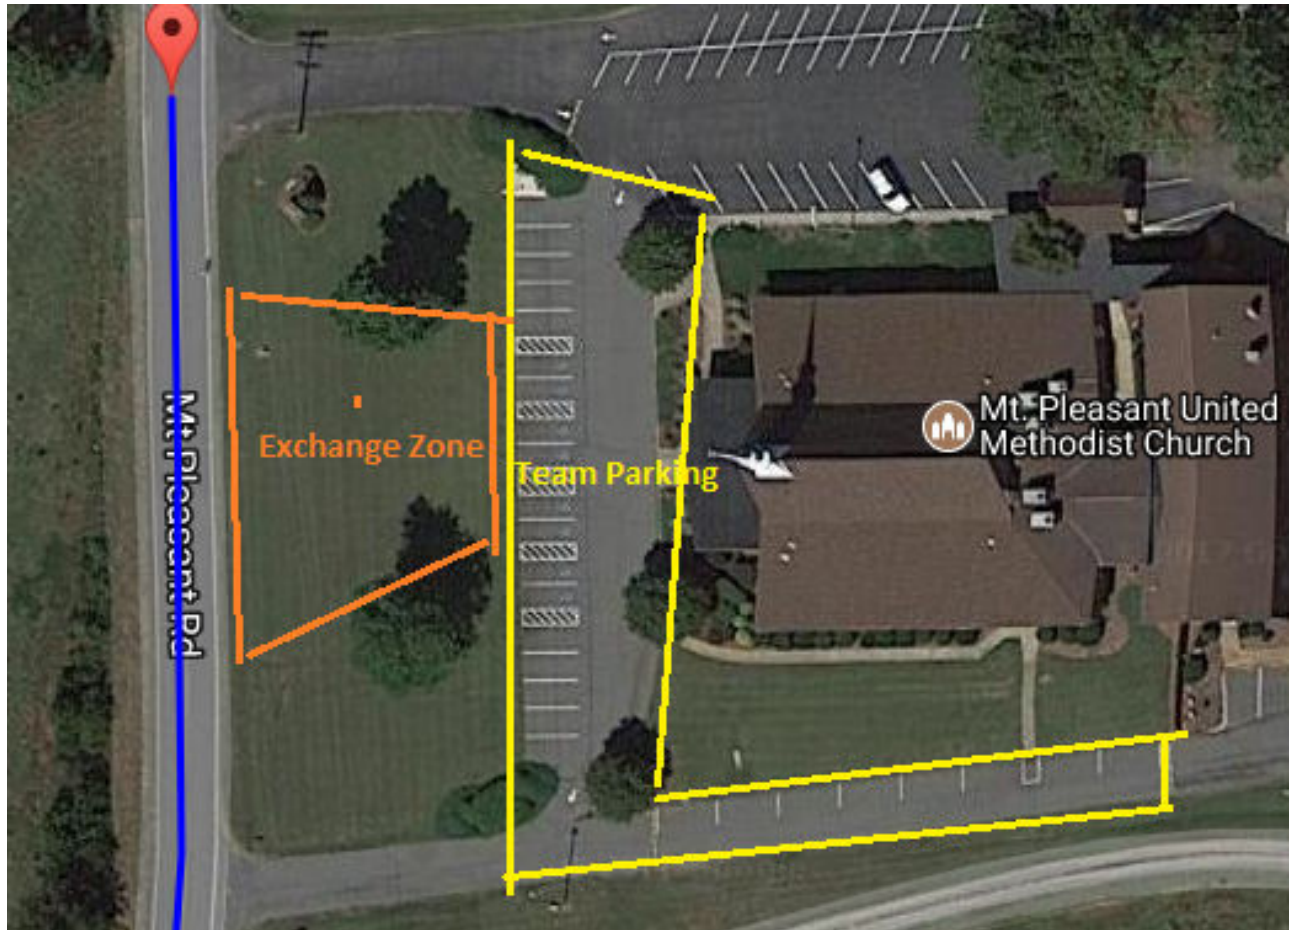

Relay Team Exchange Zone #4 – Mount Pleasant United Methodist Church – 4136 Mt. Pleasant Rd, Sherrills Ford, NC 28673