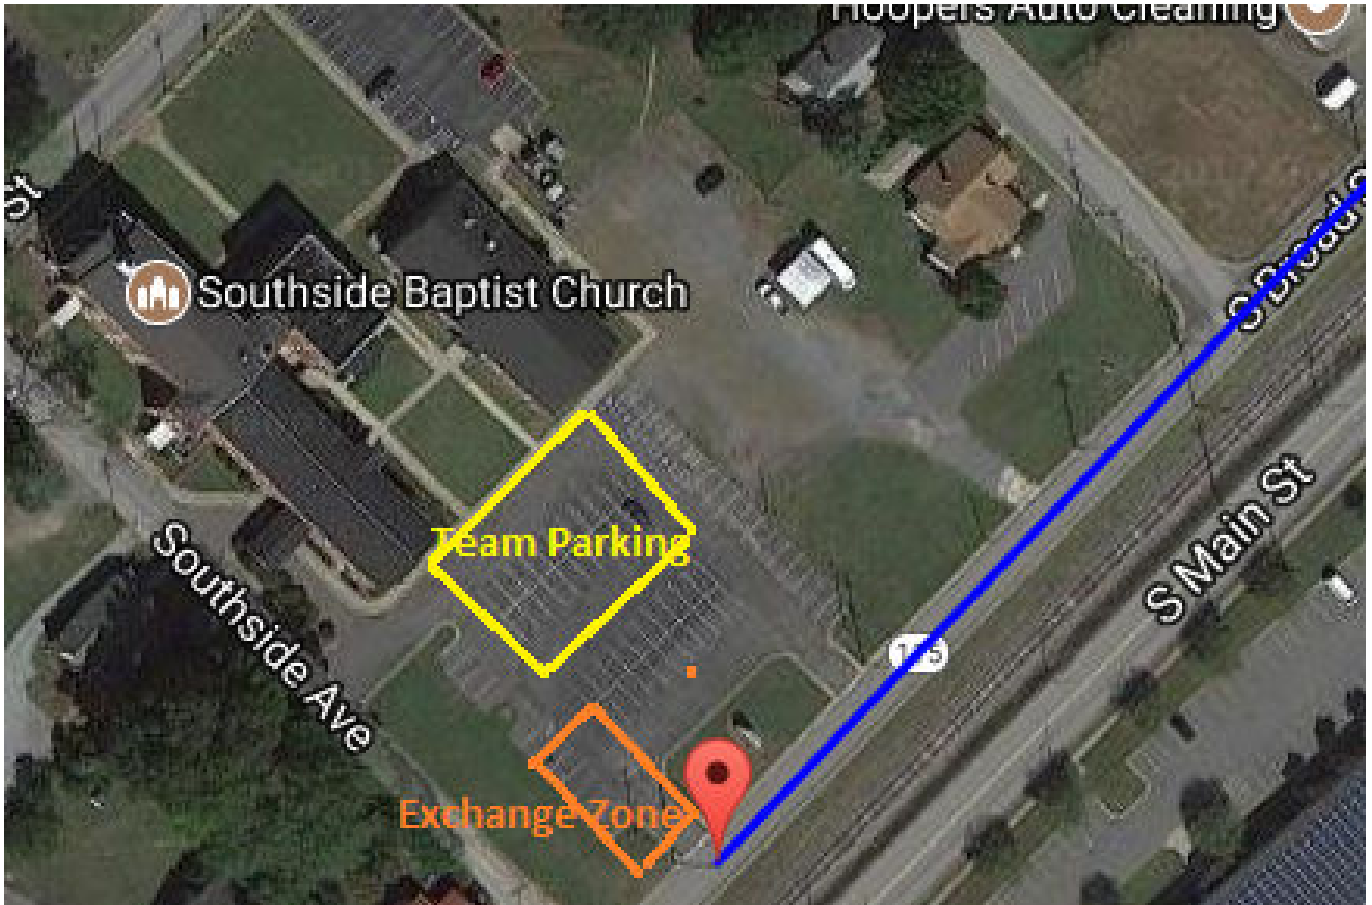

Relay Team Exchange Zone #9 – Southside Baptist Church – 525 S. Broad St, Mooresville, NC 28115