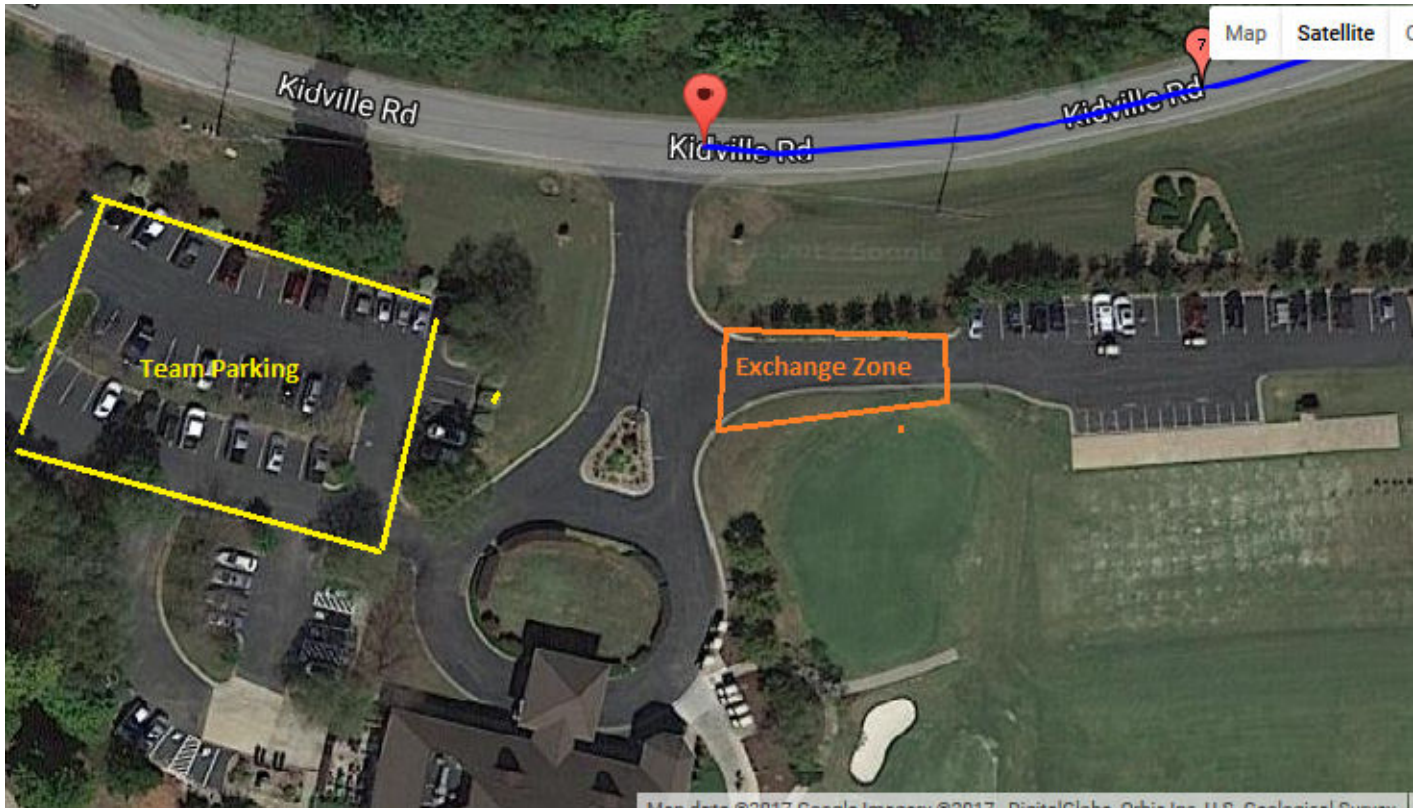

Relay Team Exchange Zone #3 – Verdict Ridge Golf Country Club – 7332 Kidville Rd, Denver, NC 28037