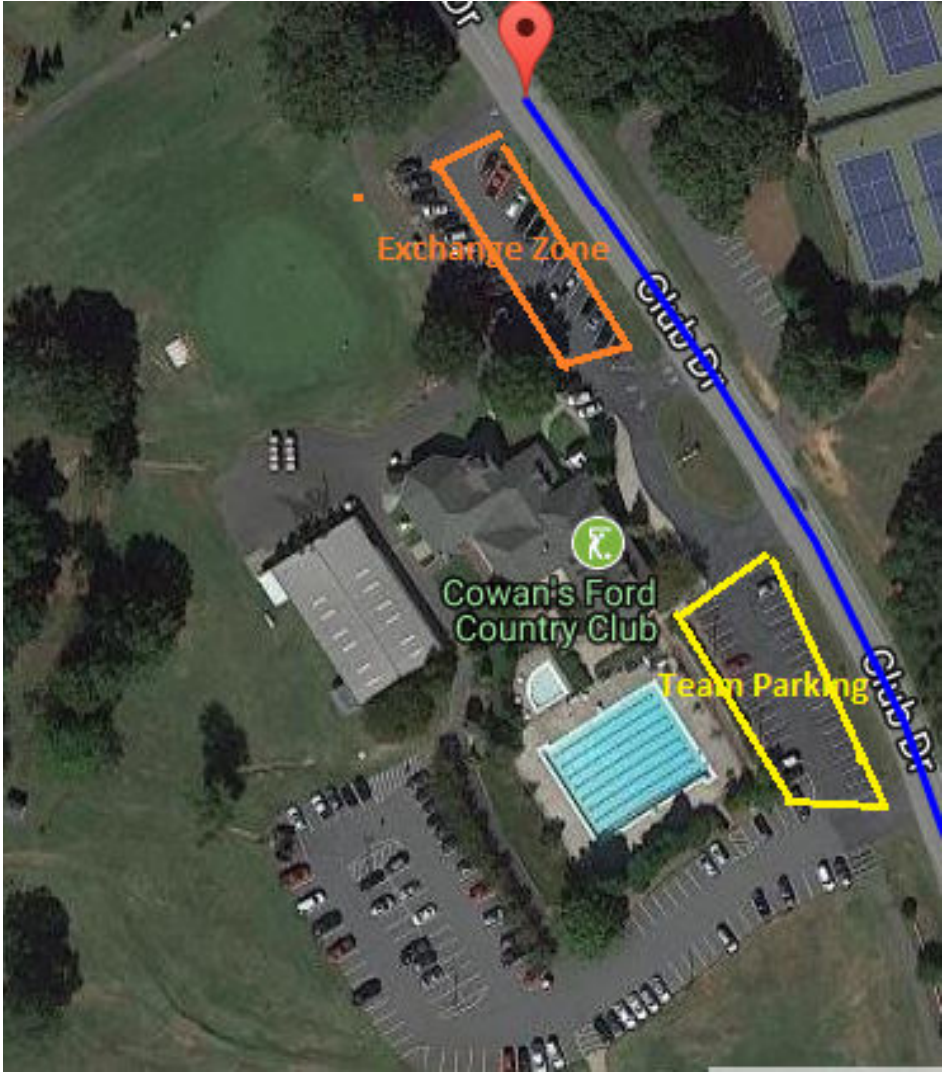

Relay Team Exchange Zone #1 – Community In Christ Lutheran Church - 7621 Norman Island Dr,  
Cornelius, NC 28031

Relay Team Exchange Zone #2 – Cowan’s Ford Country Club – 761 Club Dr, Stanley, NC 28164

Relay Team Exchange Zone #3 – Verdict Ridge Golf Country Club – 7332 Kidville Rd, Denver, NC 28037

Relay Team Exchange Zone #4 – Mount Pleasant United Methodist Church – 4136 Mt. Pleasant Rd, Sherrills Ford, NC 28673