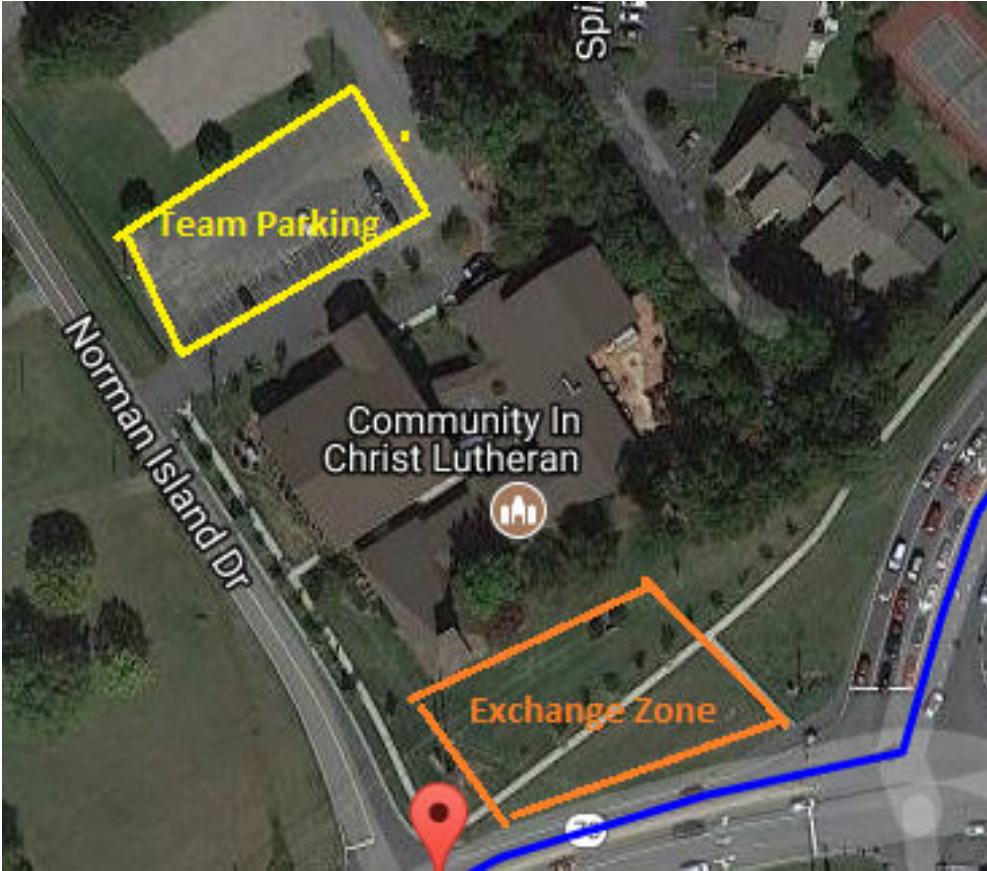

Relay Team Exchange Zone #1 – Community In Christ Lutheran Church - 7621 Norman Island Dr,  
Cornelius, NC 28031

Relay Team Exchange Zone #2 – Cowan’s Ford Country Club – 761 Club Dr, Stanley, NC 28164

Relay Team Exchange Zone #3 – Verdict Ridge Golf Country Club – 7332 Kidville Rd, Denver, NC 28037

Relay Team Exchange Zone #4 – Mount Pleasant United Methodist Church – 4136 Mt. Pleasant Rd, Sherrills Ford, NC 28673