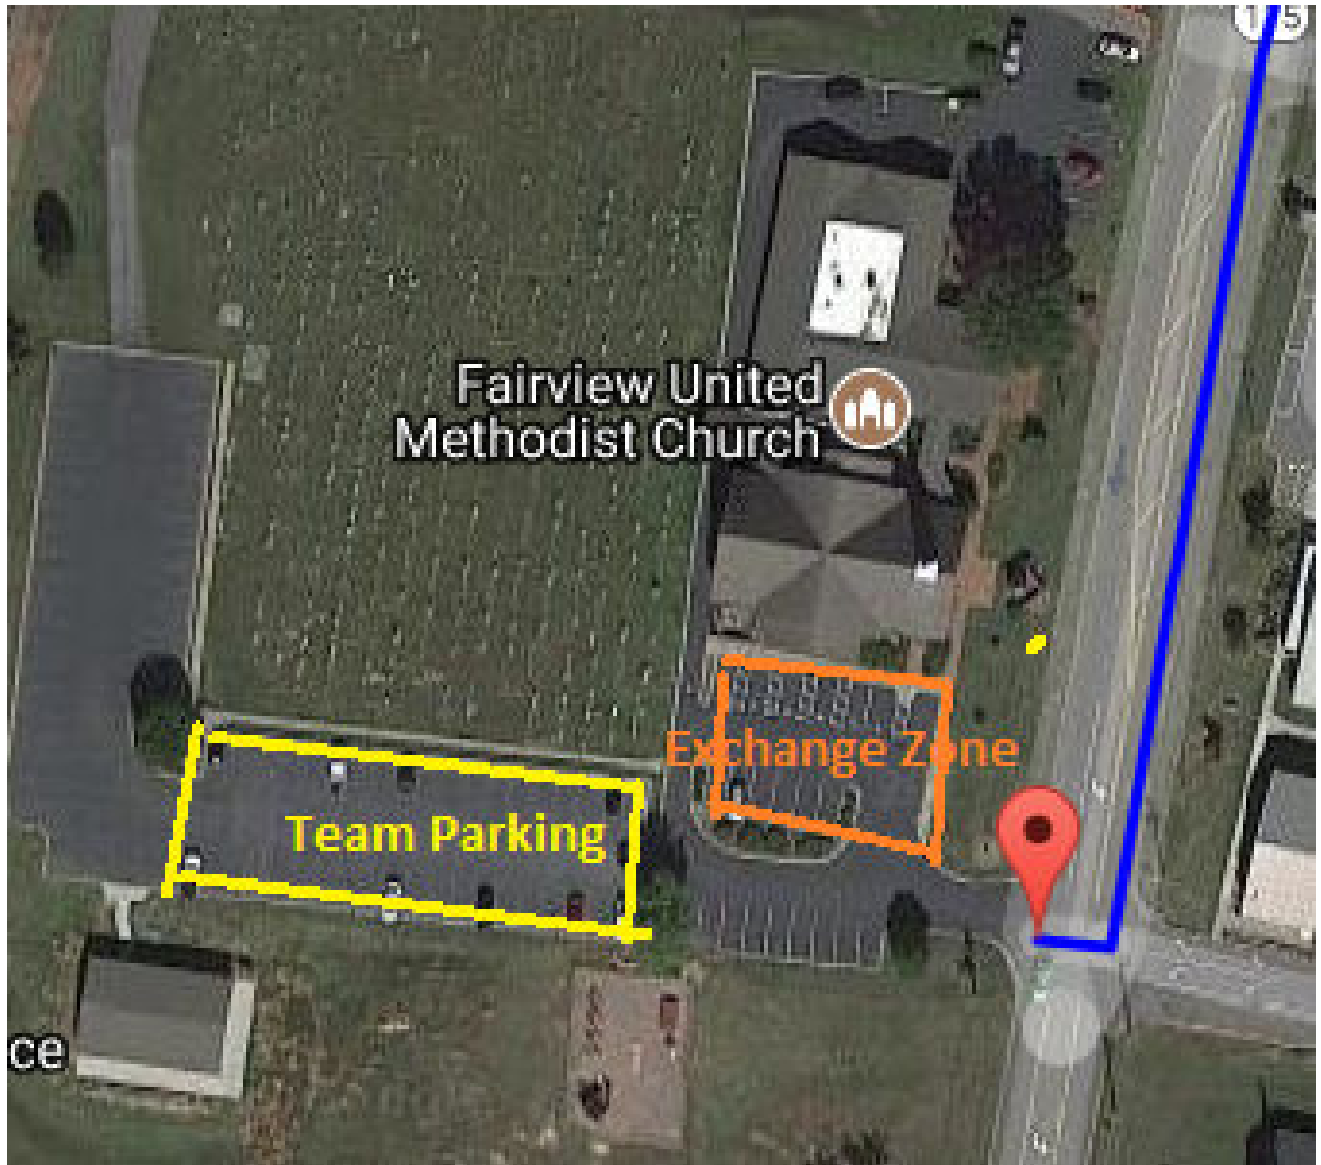

Relay Team Exchange Zone #8 – Shepherd Elementary School – 1748 Charlotte Hwy. Mooresville, NC 28115

Relay Team Exchange Zone #9 – Southside Baptist Church – 525 S. Broad St, Mooresville, NC 28115

**Relay Team Exchange Zone #10 – Fairview United Methodist Church – 1430 Mecklenburg Hwy,  
Mooresville, NC 28115**