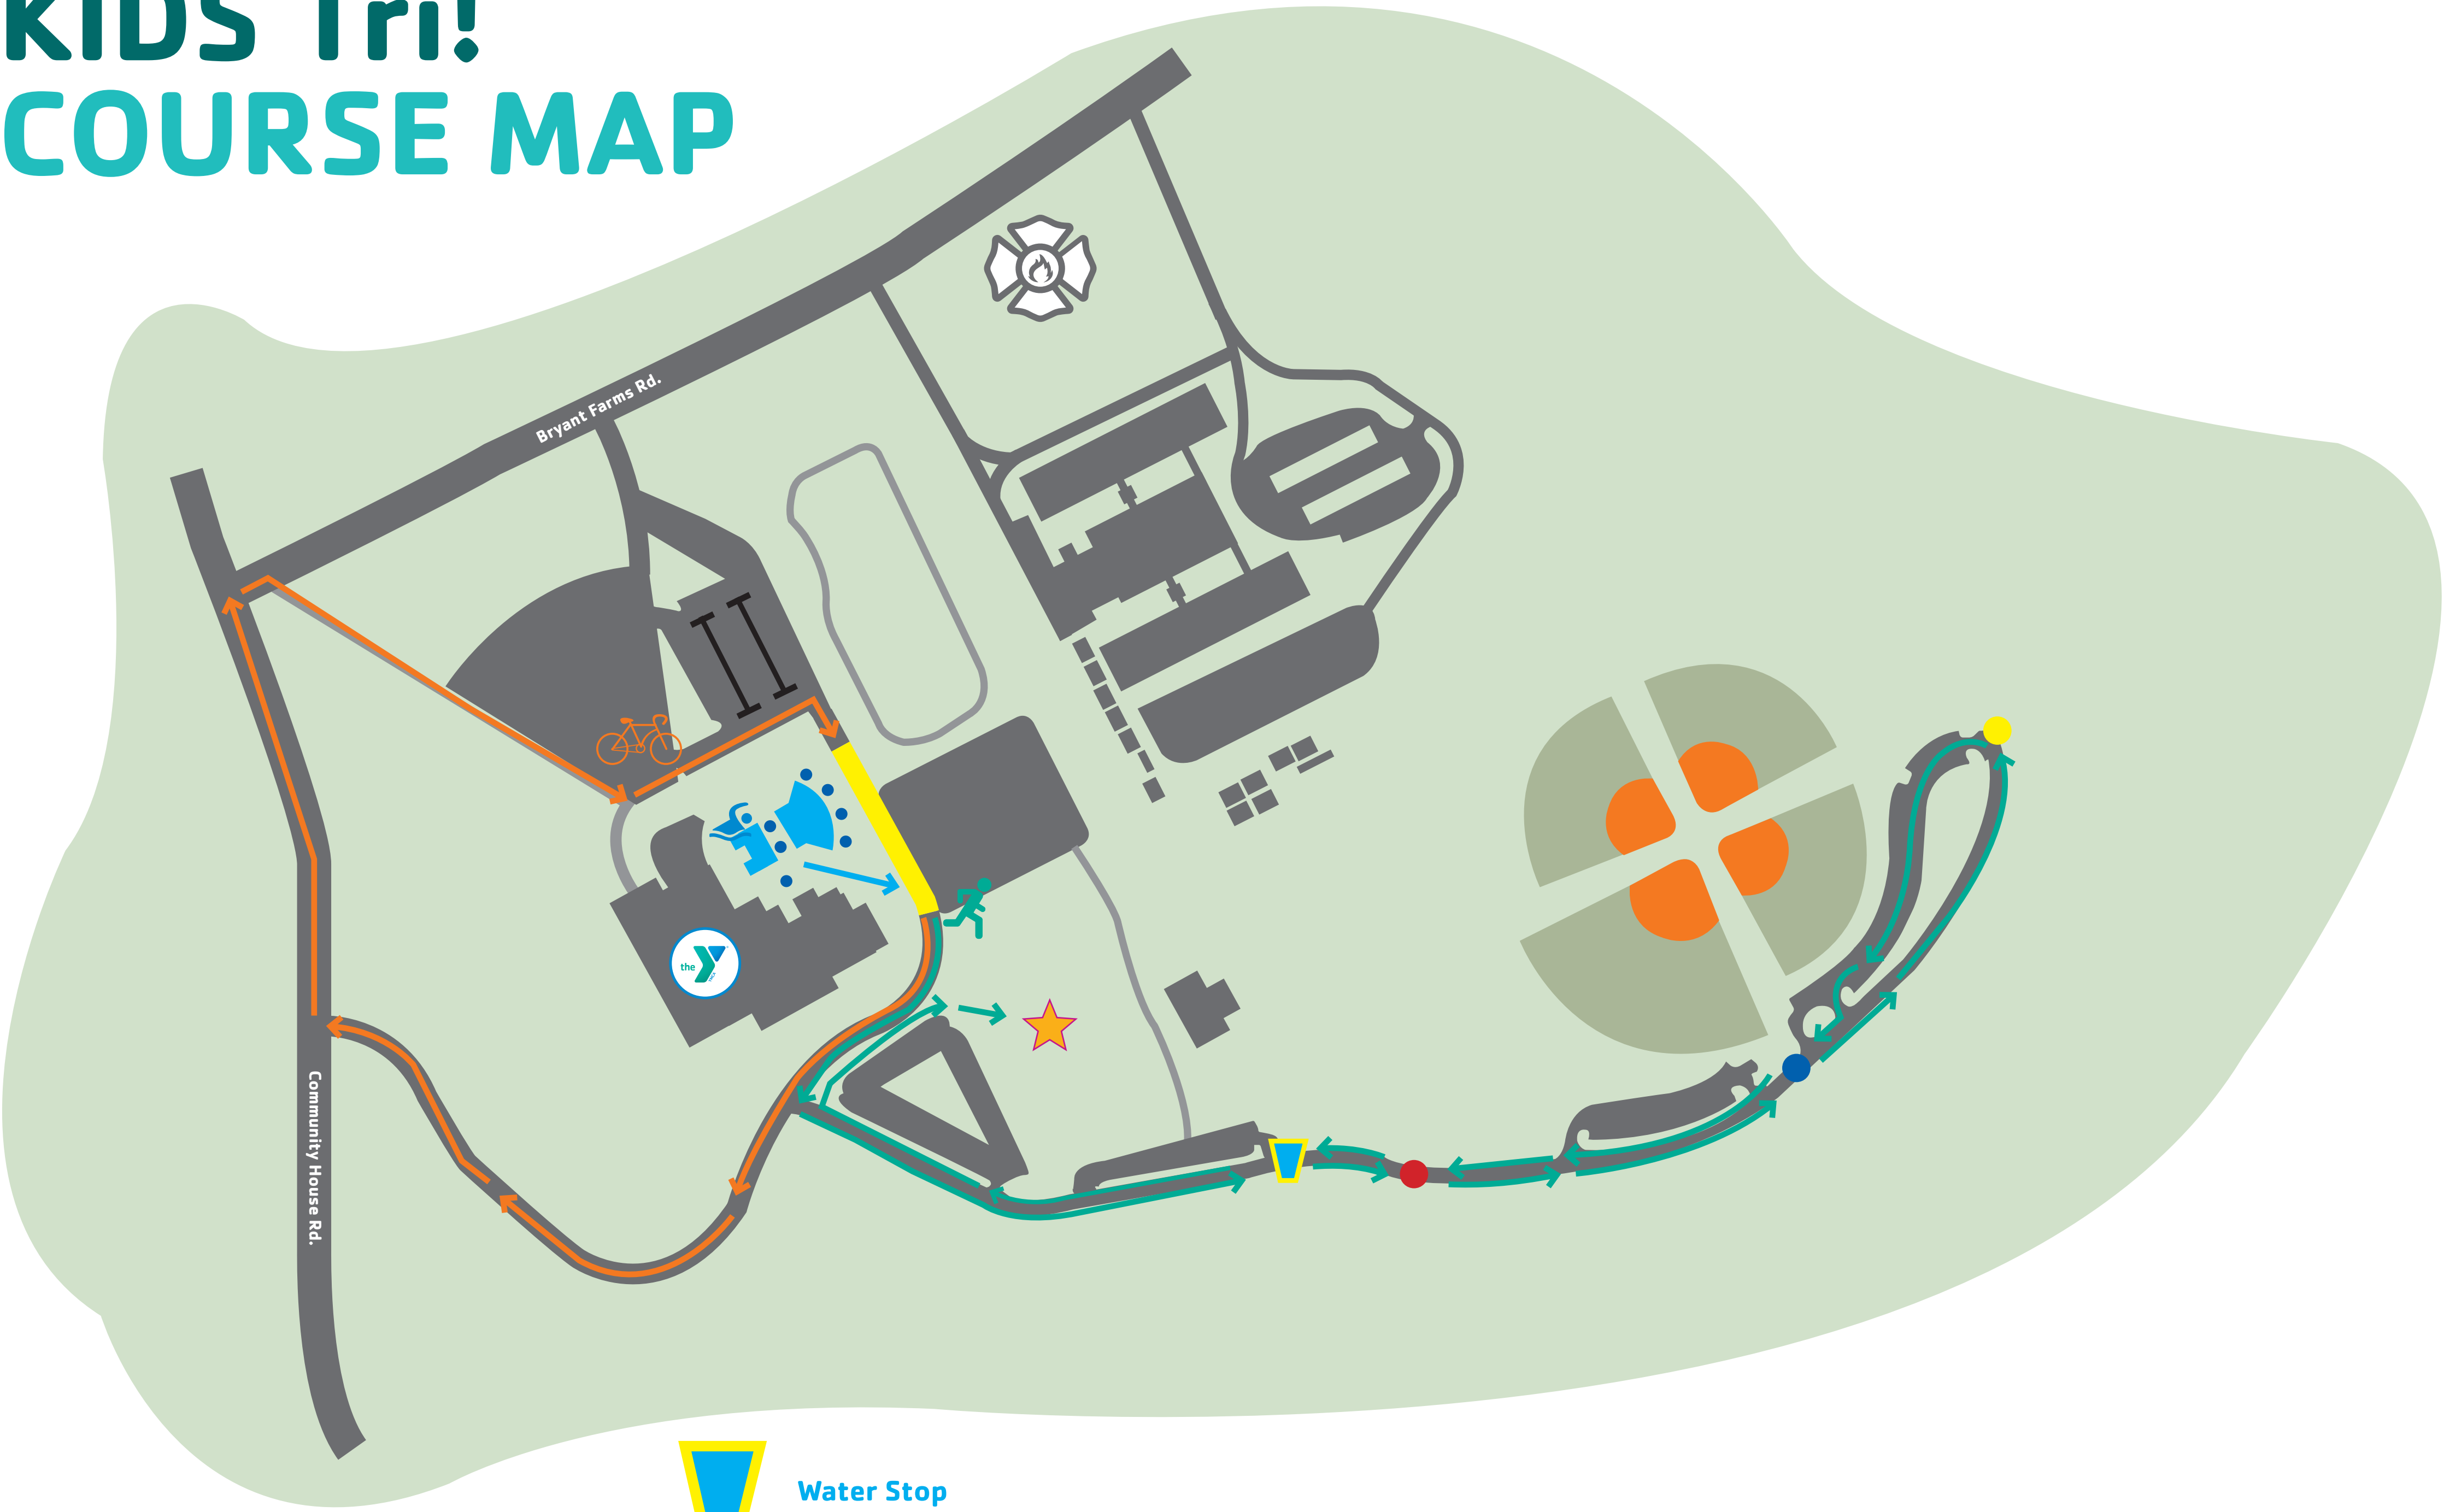

PRESCHOOL Tri! COURSE MAP

-  **PRESCHOOL TRI SWIM COURSE**
-  **PRESCHOOL TRI BIKE COURSE**
-  **PRESCHOOL TRI RUN COURSE**

KIDS Tri! COURSE MAP

-  **MORRISON FAMILY YMCA**
-  **Swimming**
-  **Bike Route**
(BIKE OUT OF TA = Right Lane)
-  **Water Stop**
-  **Transition Area (TA)**
-  **Run Route**
(RUN OUT OF TA = Left Lane)
-  **Finish Line**
-  **Run Turn Around Point for 6-8 Year Olds**
-  **Run Turn Around Point for 9-11 Year Olds**
-  **Run Turn Around Point for 12-14 Year Olds**