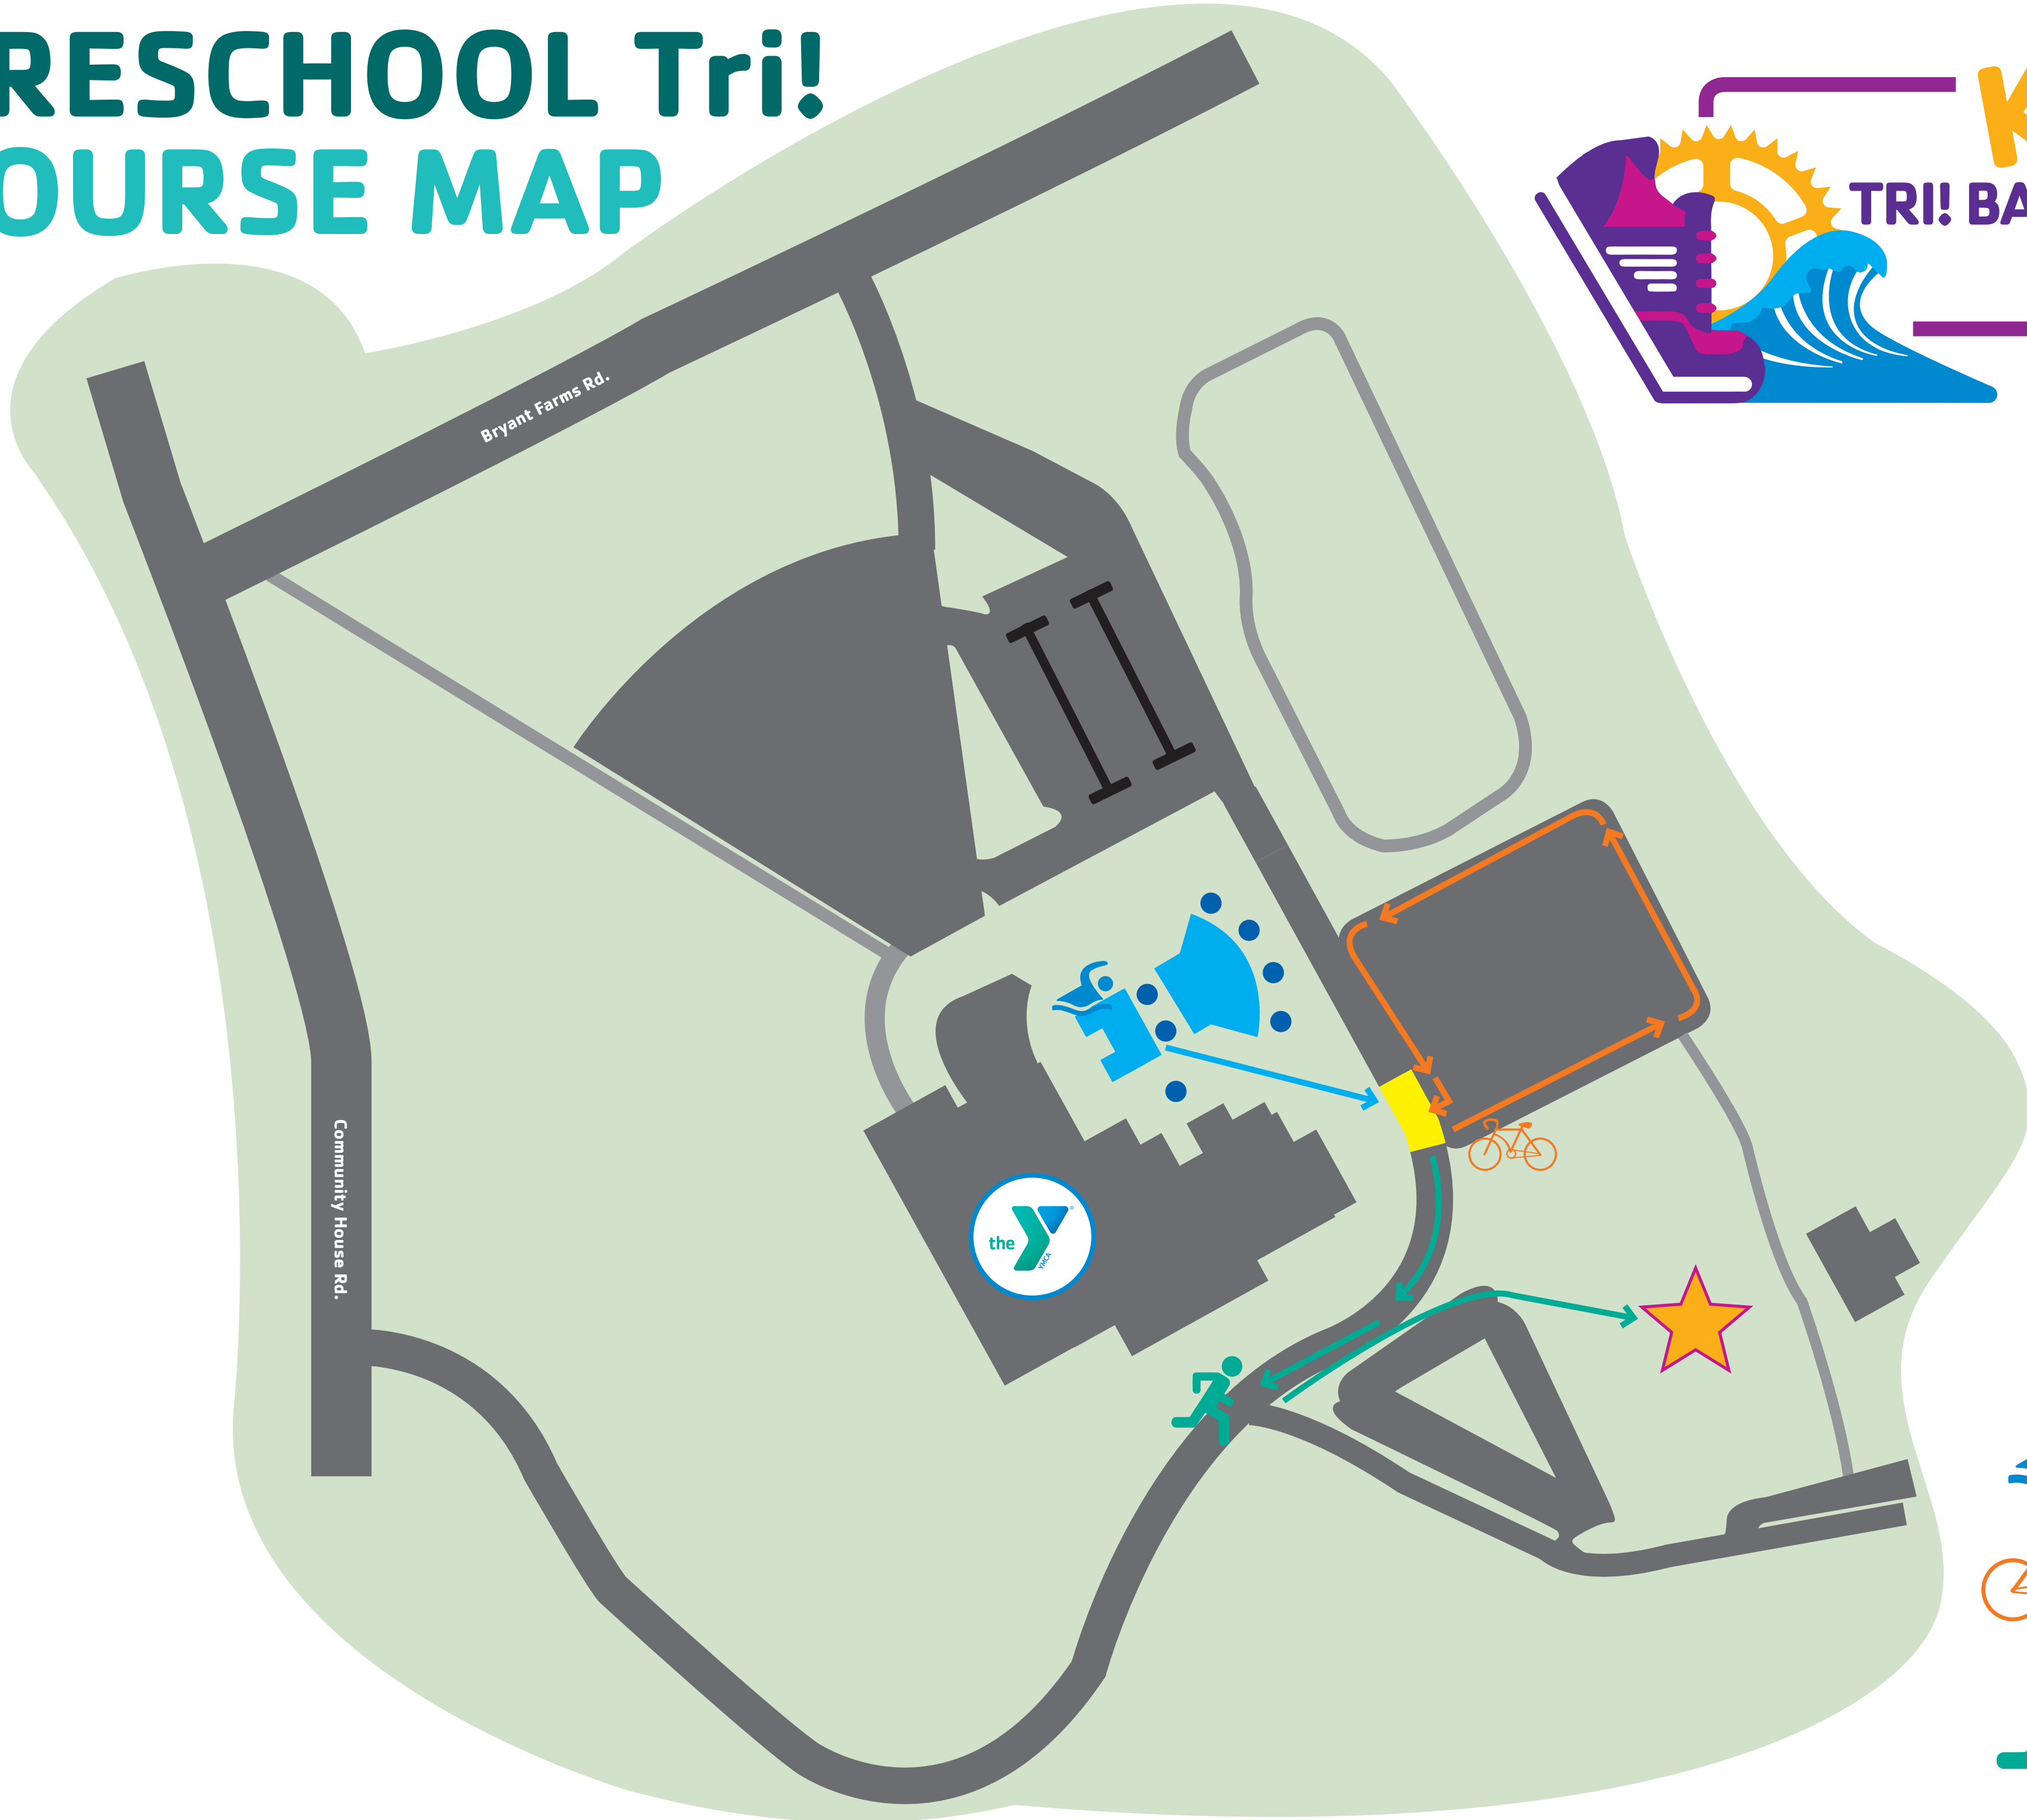

PRESCHOOL Tri! COURSE MAP

-  **PRESCHOOL TRI SWIM COURSE**
-  **PRESCHOOL TRI BIKE COURSE**
-  **PRESCHOOL TRI RUN COURSE**

KIDS Tri! COURSE MAP

-  **MORRISON FAMILY YMCA**
-  **Swimming**
-  **Bike Route**
(BIKE OUT OF TA = Right Lane)
-  **Water Stop**
-  **Transition Area (TA)**
-  **Run Route**
(RUN OUT OF TA = Left Lane)
-  **Finish Line**
-  **Run Turn Around Point for 6-8 Year Olds**
-  **Run Turn Around Point for 9-11 Year Olds**
-  **Run Turn Around Point for 12-14 Year Olds**