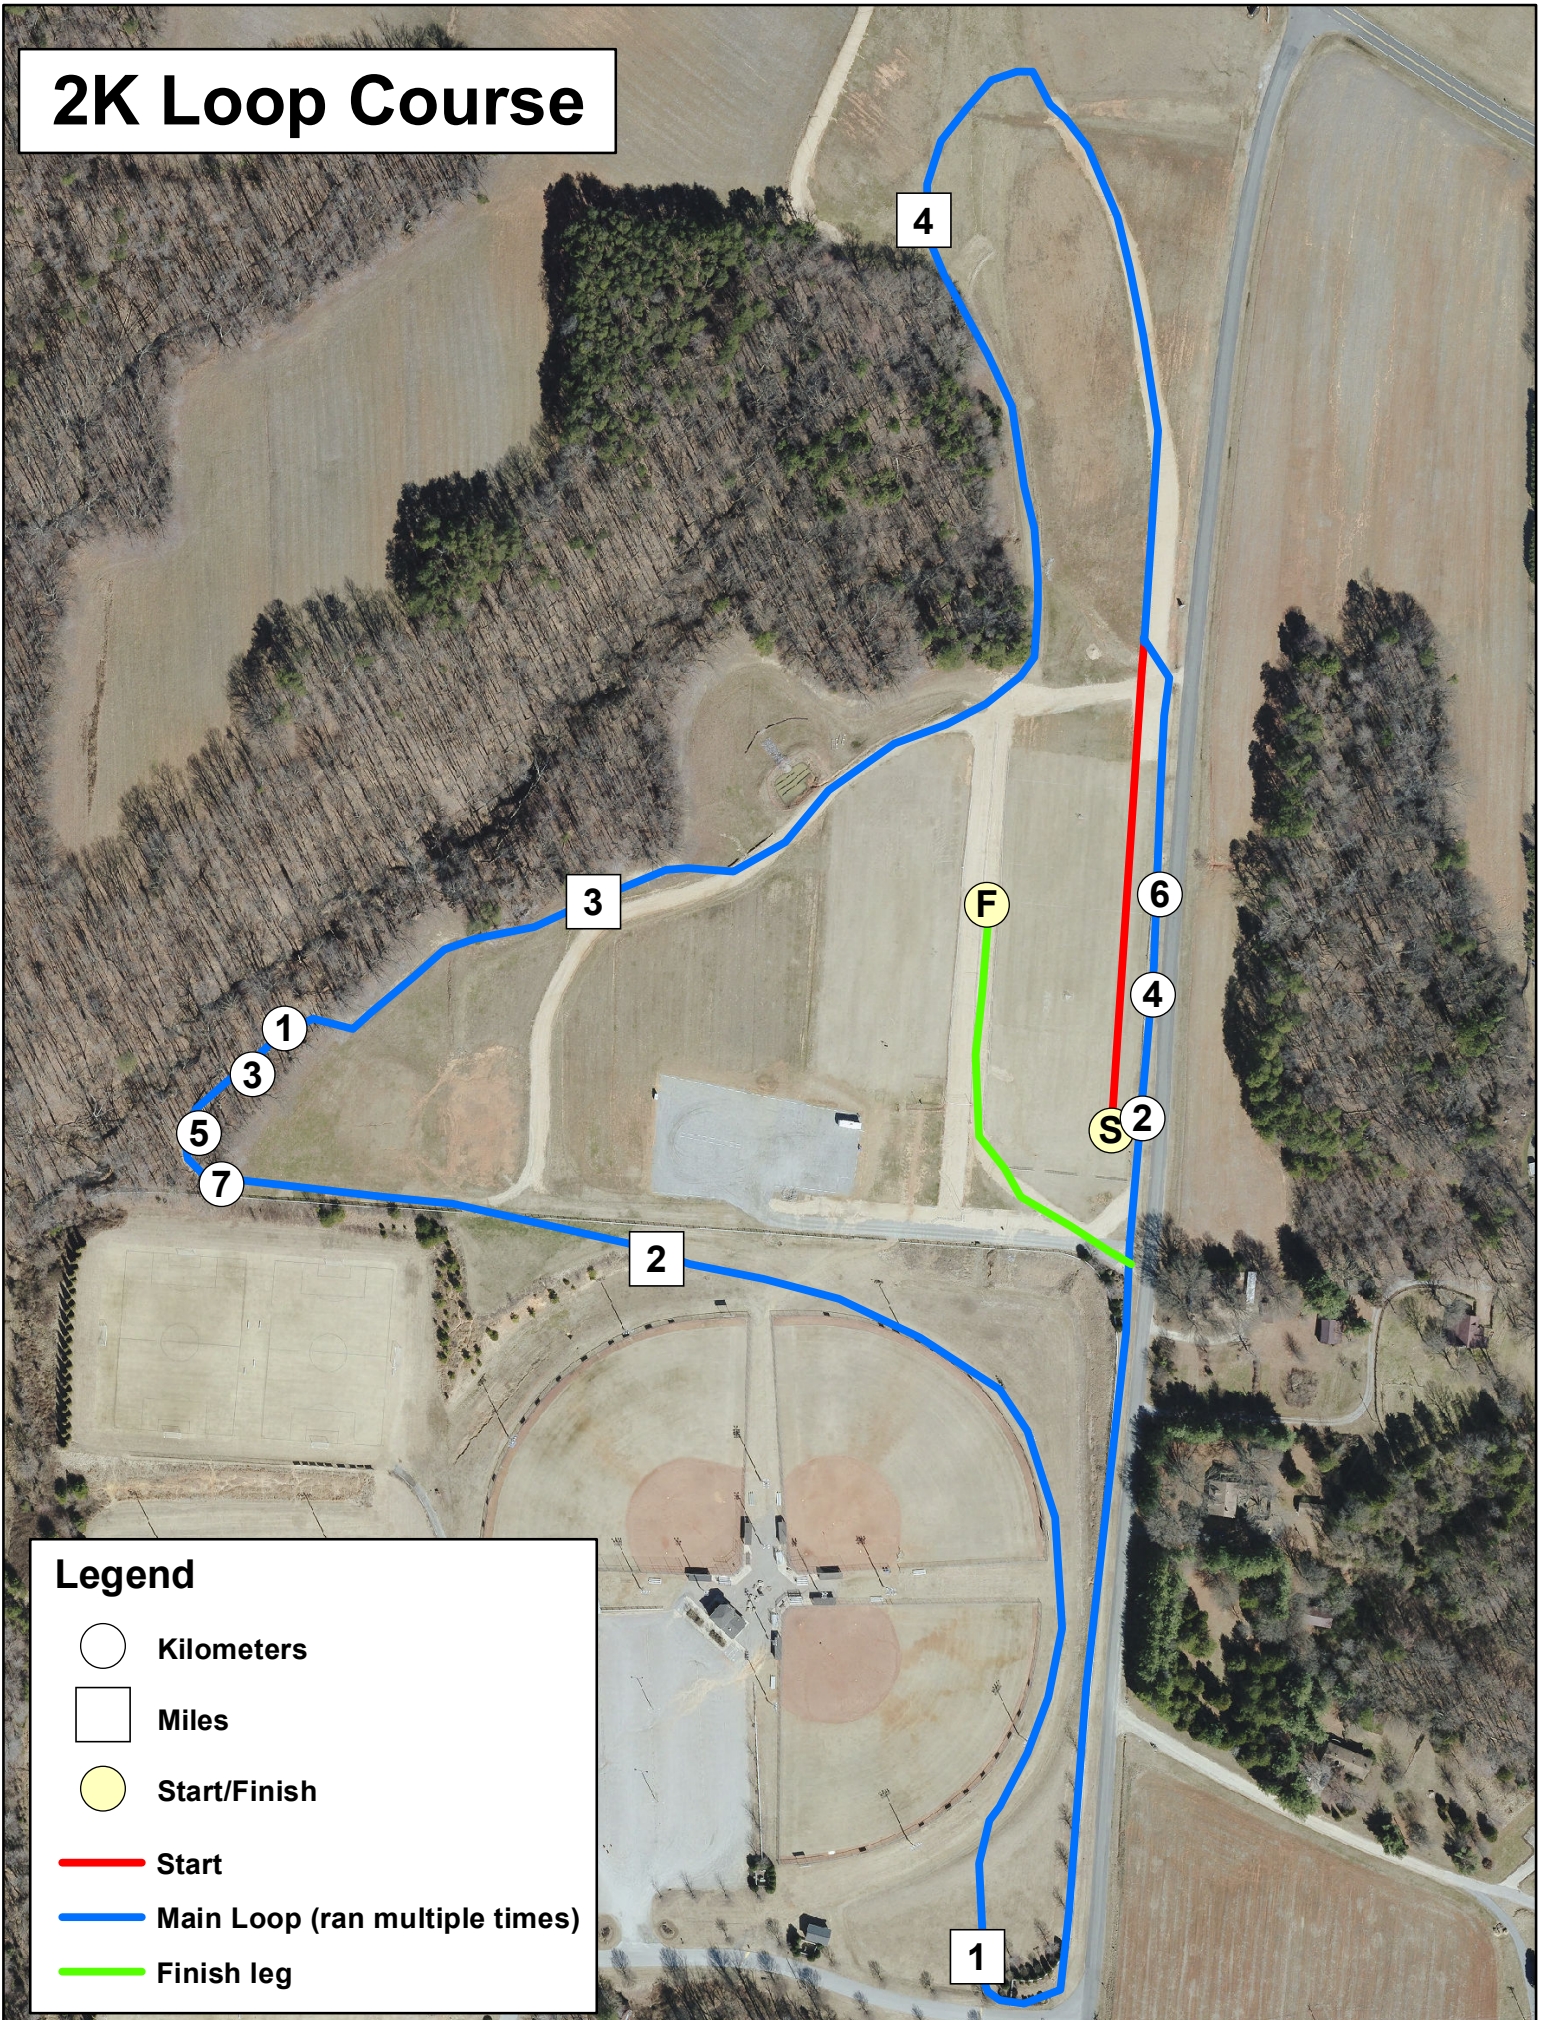

# 2K Loop Course

## Legend

○ Kilometers

□ Miles

● Start/Finish

— Start

— Main Loop (ran multiple times)

— Finish leg