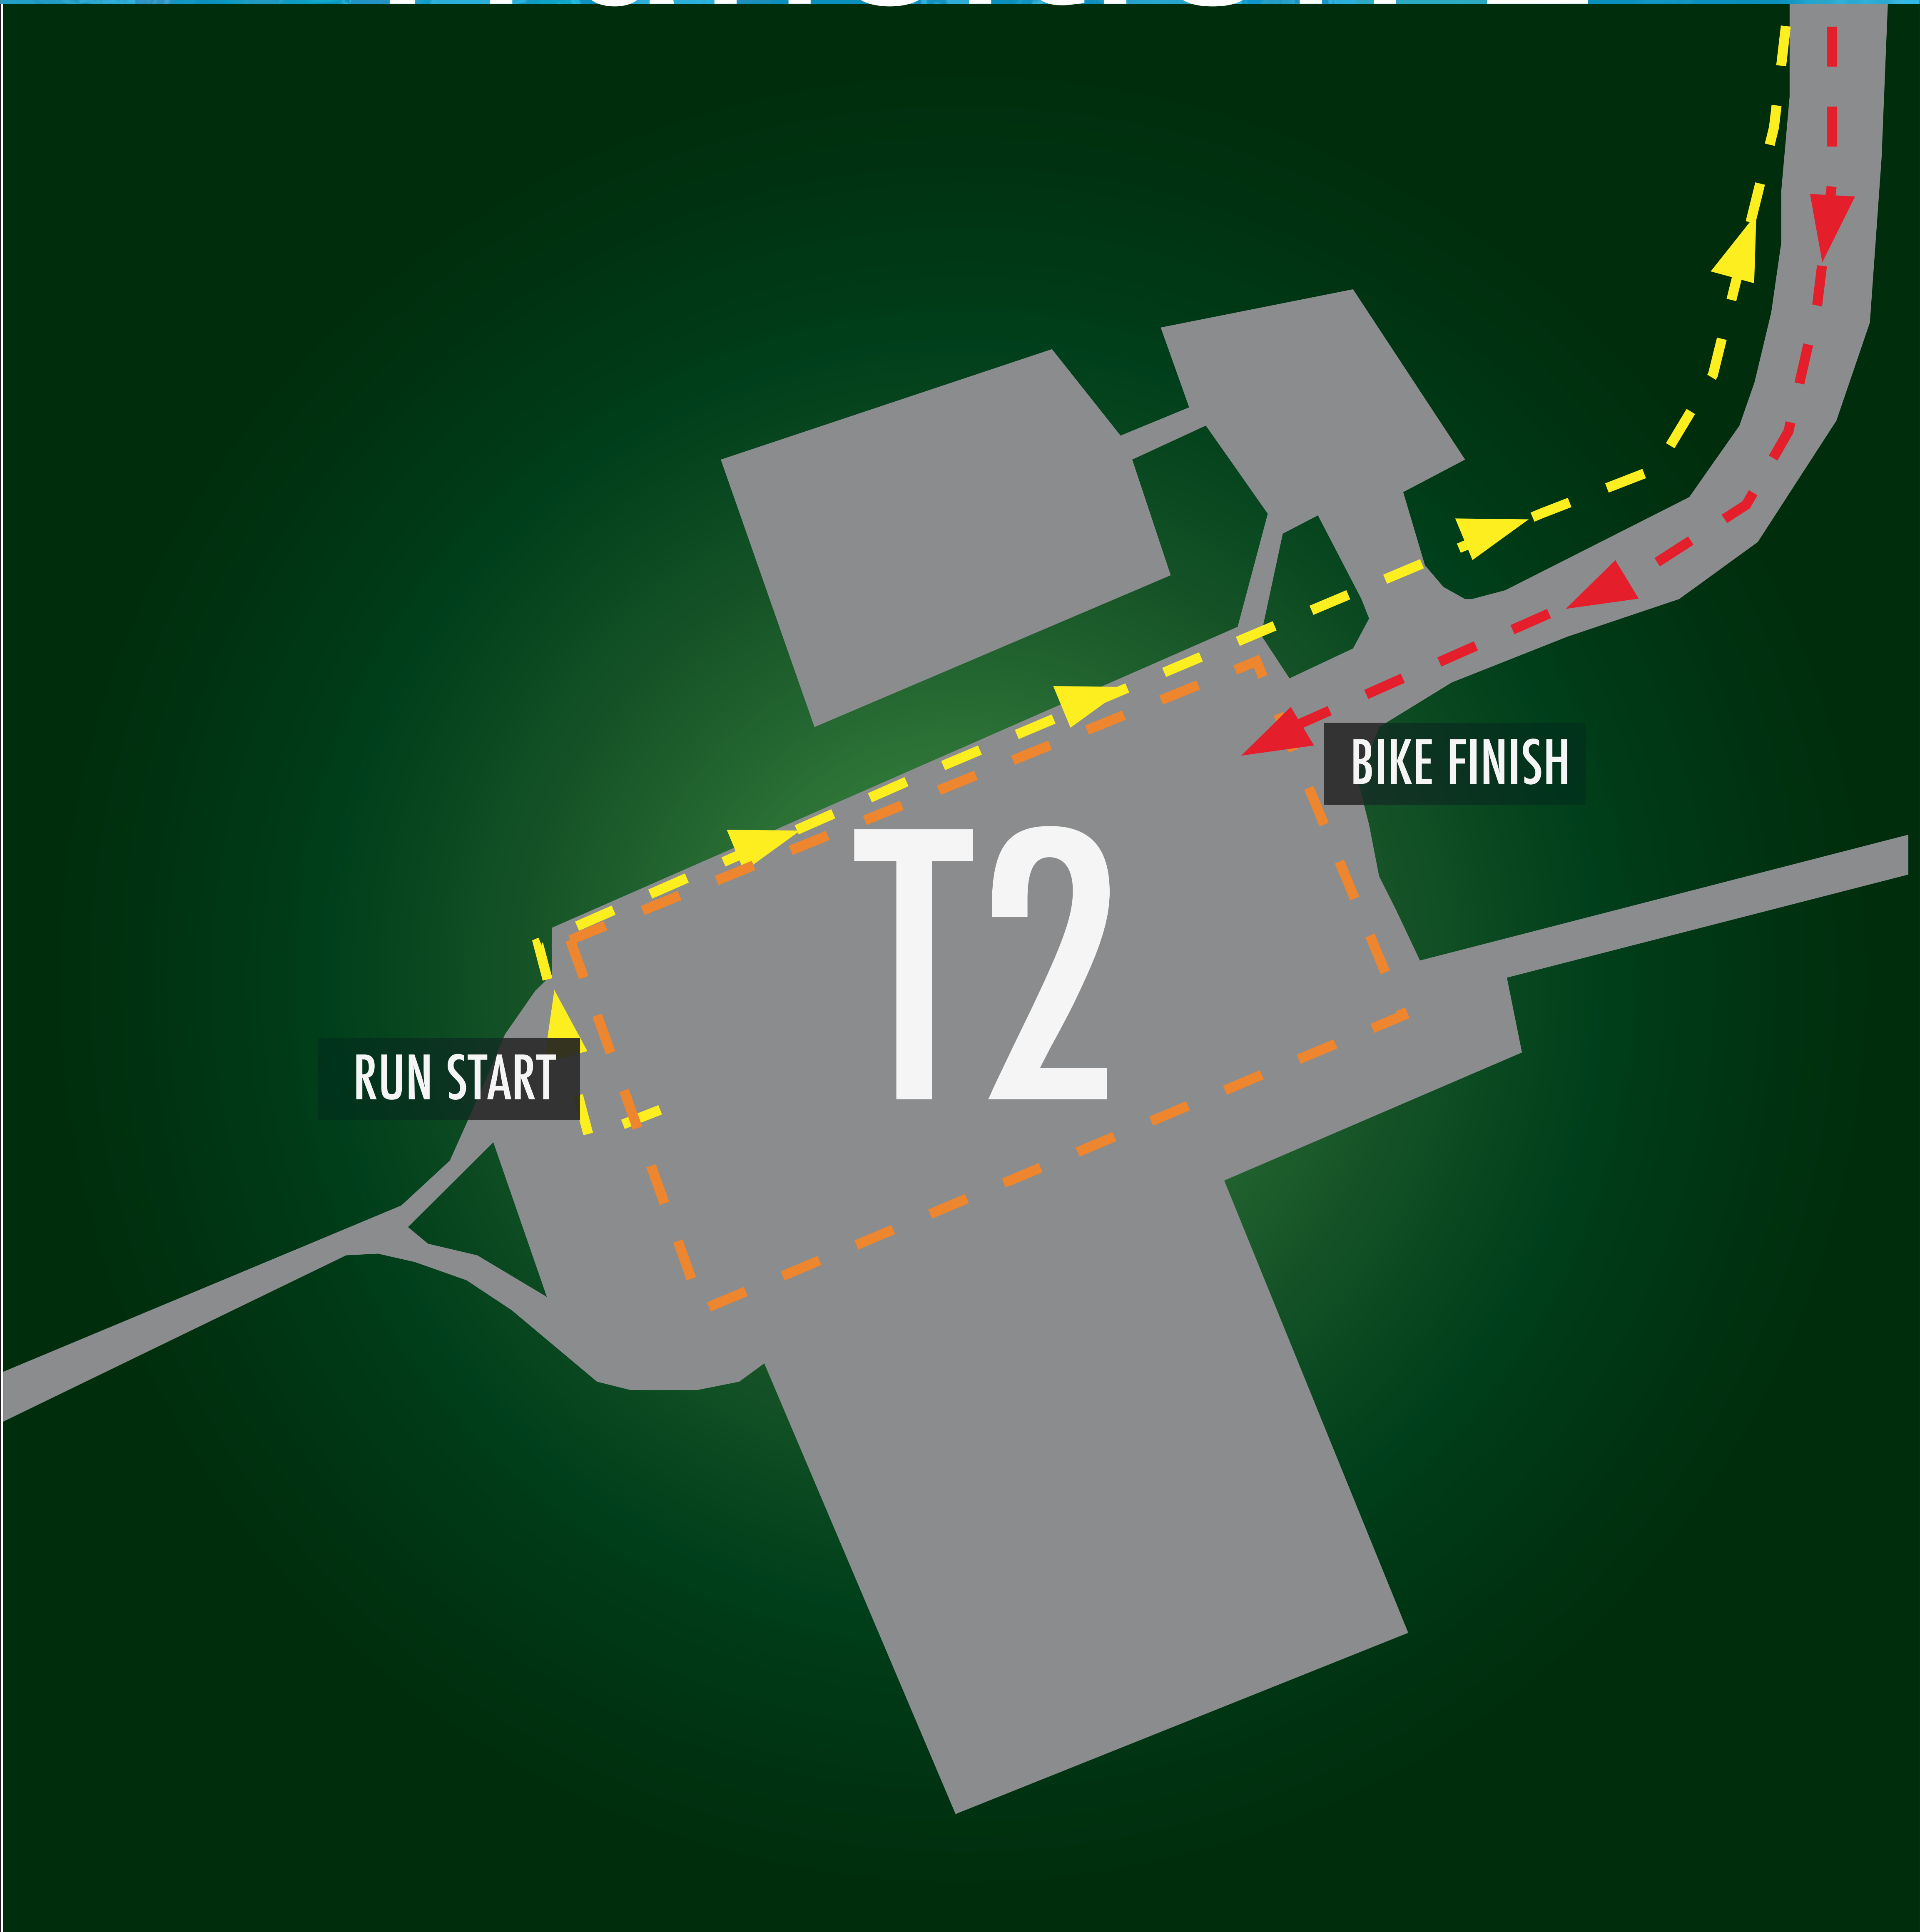

F FINISH

1 MILE MARKERS

W AID STATIONS

Carolina International

Transition 2

Carolina International 6.2 Miles

Run Course

Run Course

S START **F** FINISH **1** MILE MARKERS **W** AID STATIONS **T** TURN-AROUND