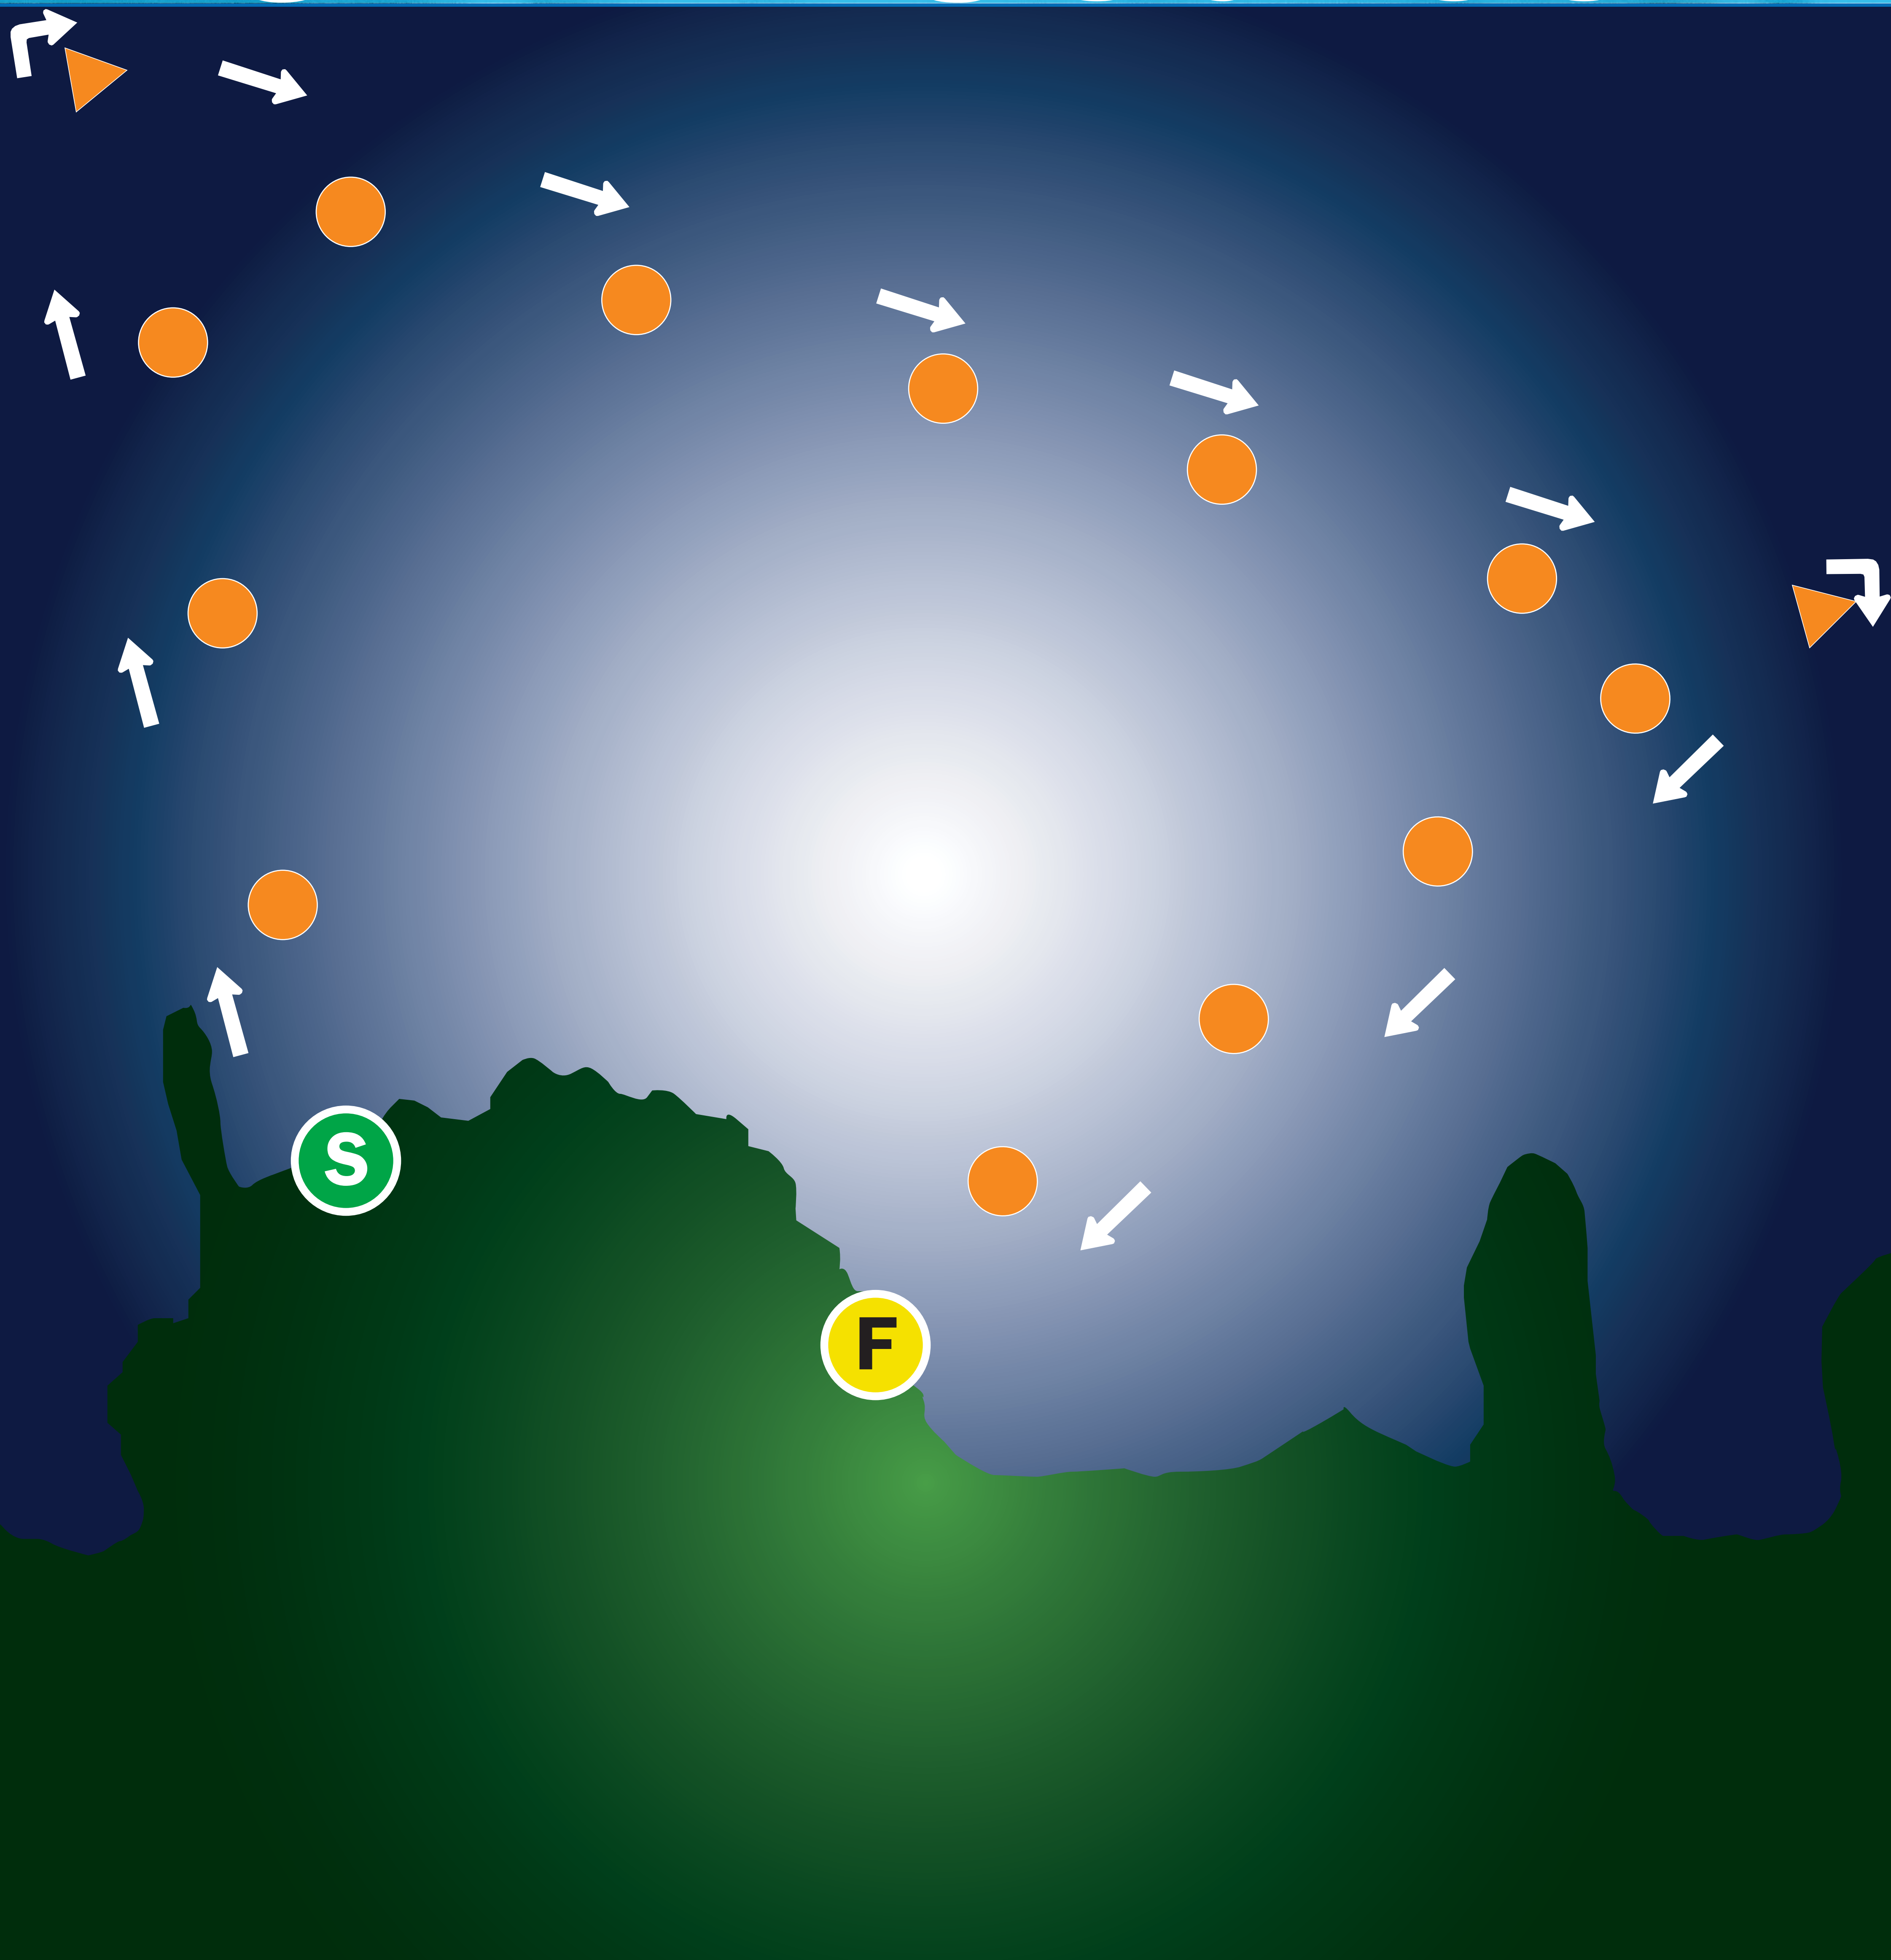

Carolina International 1,500 Meter Swim

Swim Course

S START **F** FINISH ● ▲ BUOYS

Carolina International

Transition 1

Carolina International 26 Miles

Bike Course

S START

F FINISH

1 MILE MARKERS

W AID STATIONS

Carolina International

Transition 2

Carolina International 6.2 Miles

Run Course

Run Course

- Start at Bailey Rd Park
11536 Bailey Rd, Cornelius, NC 28031:
- Left on Greenway near Bailey Rd Park Entrance
 - Follow Greenway around Bailey Rd Park
 - Right on sidewalk at Bailey Rd & Greenway
 - Left on Bailey Springs Dr
 - Left on Bradford Park Dr
 - Follow Bradford Park Dr to Robert Walker Dr to Greenway
 - Left on Greenway
 - Follow Greenway to Patrick Johnson Ln
 - Turn around at corner of Patrick Johnson Ln and Pine Rd
 - Follow Patrick Johnson Ln back to Greenway
 - Follow Greenway to Robert Walker Dr to Bradford Park Dr
 - Right on Bradford Park Dr
 - Follow Bradford Park Dr to Bailey Spring Dr
 - Right on Bailey Springs Dr
 - Right on Bailey Rd
 - Finish at Bailey Rd Park
11536 Bailey Rd, Cornelius, NC 28031

S START **F** FINISH **1** MILE MARKERS **W** AID STATIONS **T** TURN-AROUND