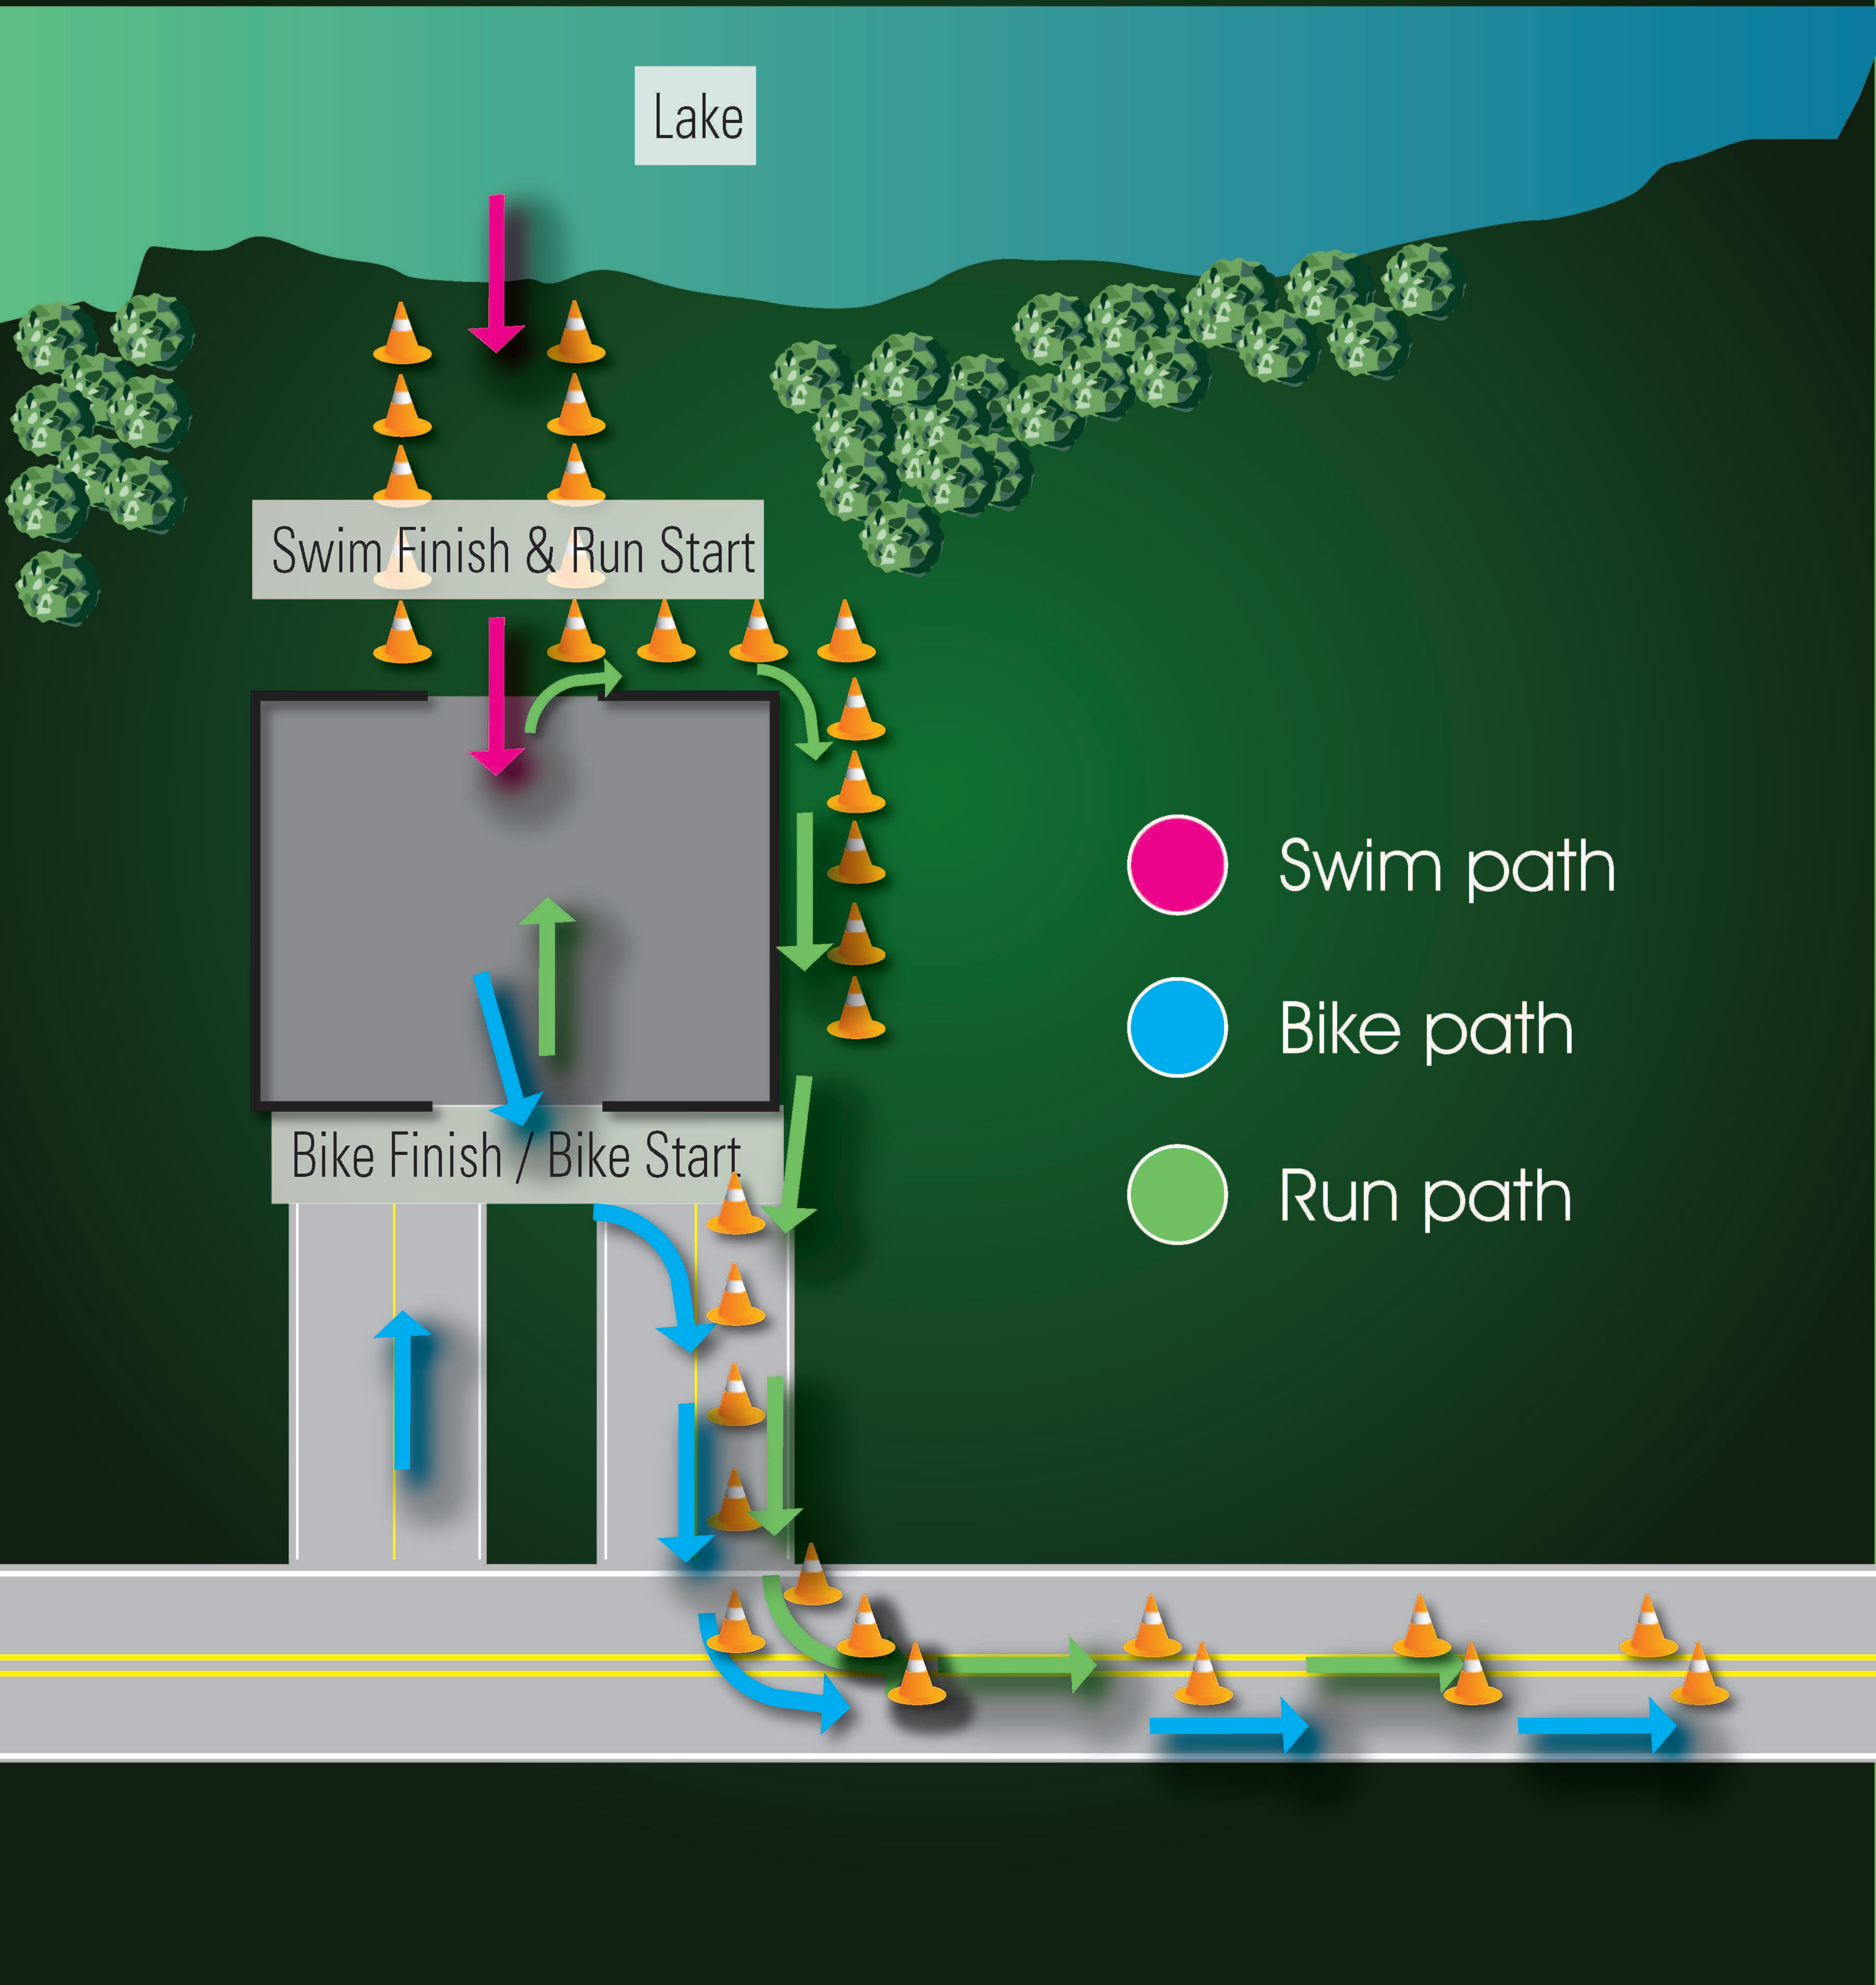

## Run Course (5K)

SETUP

# Amica 19.7 Sprint Triathlon at Stumpy Creek Transition Area

SETUP